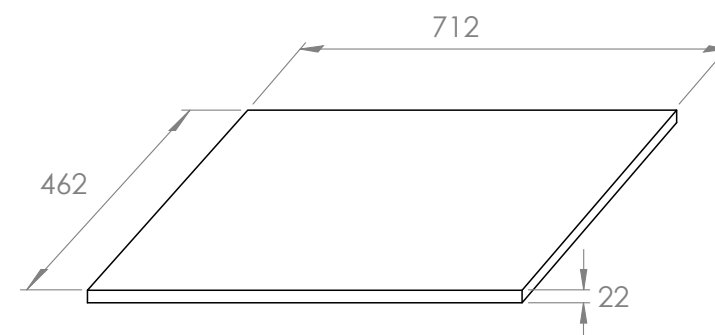

Hampton - Worktop 700mm 1 Drawer Wall Unit

RANGE: MADISON

SIZE: H 422 X W 710 X D 460MM

FINISH: GLOSS / MATT / WOOD

BASIN MATERIAL: CERAMIC

TAP HOLE(S): ONE

COLOUR OPTIONS:

BLACK
(MATT)