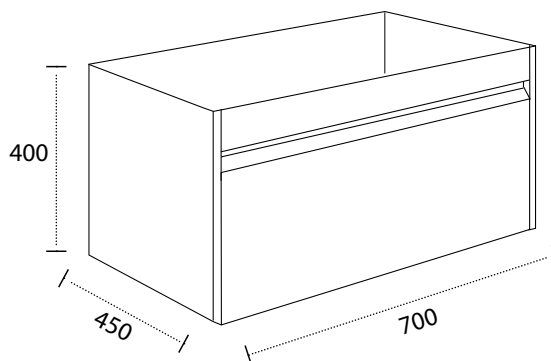

Hampton - Worktop 700mm 1 Drawer Wall Unit

RANGE: MADISON

SIZE: H 422 X W 710 X D 460MM

FINISH: GLOSS / MATT / WOOD

BASIN MATERIAL: CERAMIC

TAP HOLE(S): ONE

COLOUR OPTIONS:

BLACK
(MATT)