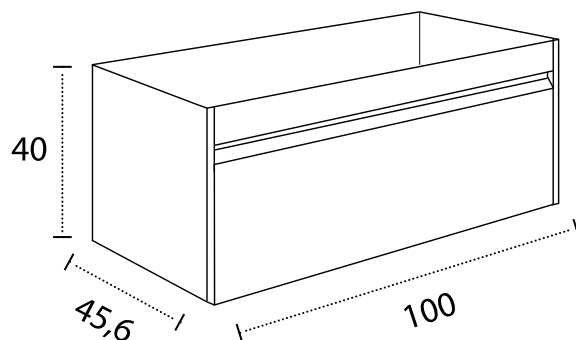

# Hampton - Worktop 1000mm 1 Drawer Wall Unit

**RANGE:** MADISON

**SIZE:** H 422 X W 1010 X D 460MM

**FINISH:** GLOSS / MATT / WOOD

**BASIN MATERIAL:** CERAMIC

**TAP HOLE(S):** ONE

## WORKTOP OPTIONS:

CARRARA  
MARBLE

BLACK  
MARQUINA

LIGHT  
CEMENT

The information contained on this page was correct at date of issue. Fitting dimensions are provided as a guide only. Some variation may occur due to manufacturing tolerances. We pursue a policy of continuing improvement in design and performance of our products and so reserve the right to change specifications without prior notice.