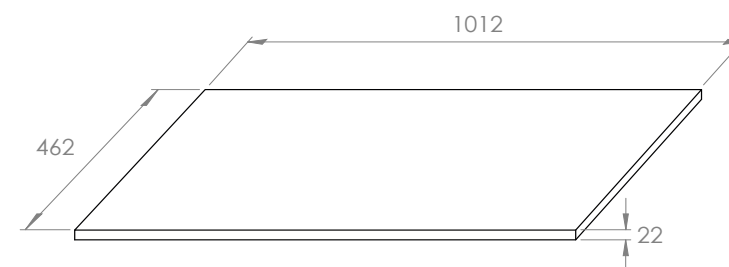

# Hampton - Worktop 1000mm 1 Drawer Wall Unit

**RANGE:** MADISON

**SIZE:** H 422 X W 1010 X D 460MM

**FINISH:** GLOSS / MATT / WOOD

**BASIN MATERIAL:** CERAMIC

**TAP HOLE(S):** ONE

## WORKTOP OPTIONS:

CARRARA  
MARBLE

BLACK  
MARQUINA

LIGHT  
CEMENT

The information contained on this page was correct at date of issue. Fitting dimensions are provided as a guide only. Some variation may occur due to manufacturing tolerances. We pursue a policy of continuing improvement in design and performance of our products and so reserve the right to change specifications without prior notice.