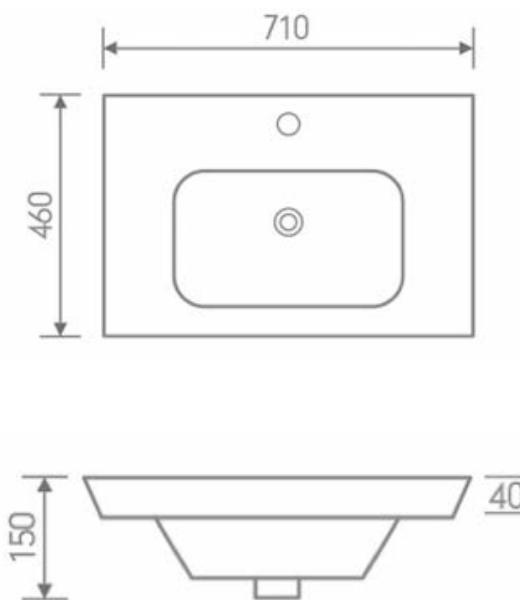

Hampton 700mm 1 Drawer Wall Unit with Basin

RANGE: HAMPTON

SIZE: H 440 X W 710 X D 460MM

FINISH: GLOSS / MATT / WOOD

BASIN MATERIAL: CERAMIC

TAP HOLE(S): ONE

COLOUR OPTIONS:

The information contained on this page was correct at date of issue. Fitting dimensions are provided as a guide only. Some variation may occur due to manufacturing tolerances. We pursue a policy of continuing improvement in design and performance of our products and so reserve the right to change specifications without prior notice.