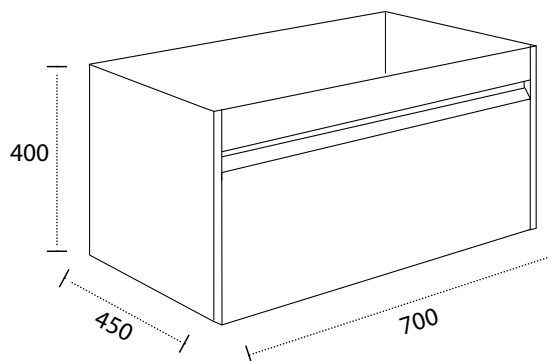

Hampton 700mm 1 Drawer Wall Unit with Basin

RANGE: HAMPTON

SIZE: H 440 X W 710 X D 460MM

FINISH: GLOSS / MATT / WOOD

BASIN MATERIAL: CERAMIC

TAP HOLE(S): ONE

COLOUR OPTIONS:

The information contained on this page was correct at date of issue. Fitting dimensions are provided as a guide only. Some variation may occur due to manufacturing tolerances. We pursue a policy of continuing improvement in design and performance of our products and so reserve the right to change specifications without prior notice.