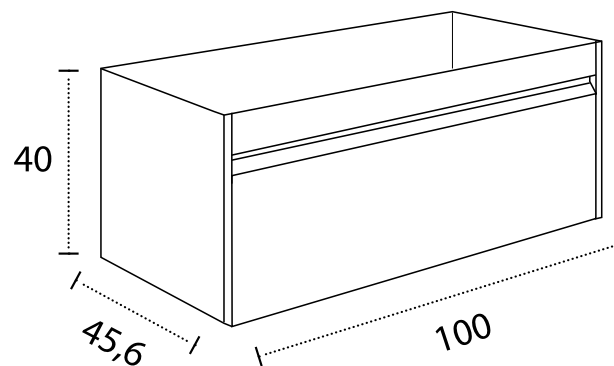

# Hampton 1000mm 1 Drawer Wall Unit with Basin

**RANGE:** HAMPTON

**SIZE:** H 440 x W 1010 x D 460mm

**FINISH:** GLOSS / MATT / WOOD

**BASIN MATERIAL:** CERAMIC

**TAP HOLE(S):** ONE