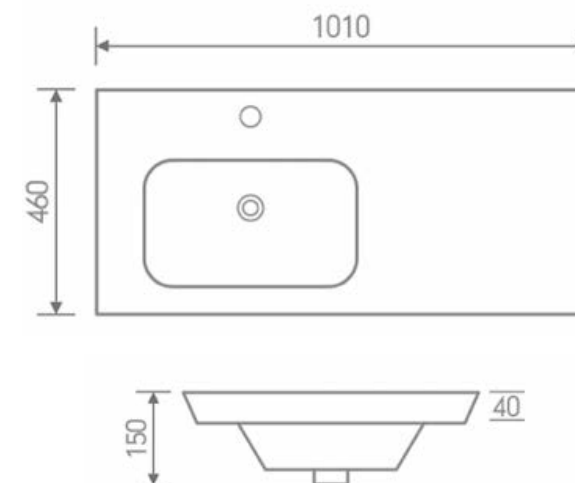

# Hampton 1000mm 1 Drawer Wall Unit with Basin

**RANGE:** HAMPTON

**SIZE:** H 440 x W 1010 x D 460mm

**FINISH:** GLOSS / MATT / WOOD

**BASIN MATERIAL:** CERAMIC

**TAP HOLE(S):** ONE

## COLOUR OPTIONS:

The information contained on this page was correct at date of issue. Fitting dimensions are provided as a guide only. Some variation may occur due to manufacturing tolerances. We pursue a policy of continuing improvement in design and performance of our products and so reserve the right to change specifications without prior notice.