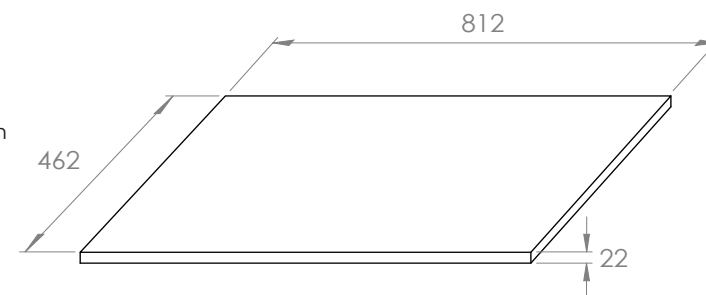

# Bonita 800mm 1 Drawer Wall Unit with Worktop

**RANGE:** BONITA

**SIZE:** H 462 x W 812 x D 462mm

**FINISH:** MATT

**WORKTOP:** CARRARA/MARQUINA/LIGHT CEMENT

## WORKTOP OPTIONS:

CARRARA  
MARBLE

BLACK  
MARQUINA

LIGHT  
CEMENT

The information contained on this page was correct at date of issue. Fitting dimensions are provided as a guide only. Some variation may occur due to manufacturing tolerances. We pursue a policy of continuing improvement in design and performance of our products and so reserve the right to change specifications without prior notice.