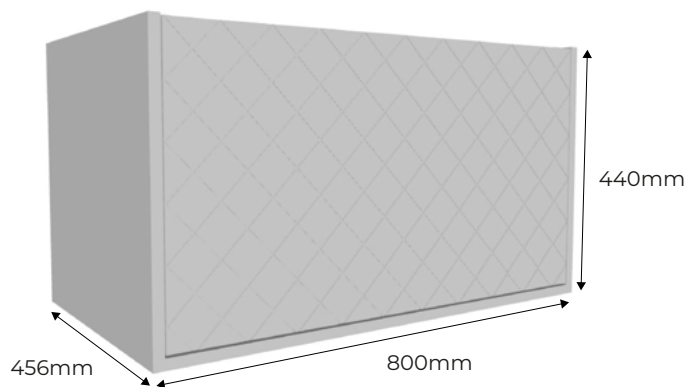

# Bonita 800mm 1 Drawer Wall Unit with Worktop

**RANGE:** BONITA

**SIZE:** H 462 x W 812 x D 462mm

**FINISH:** MATT

**WORKTOP:** CARRARA/MARQUINA/LIGHT CEMENT

## WORKTOP OPTIONS:

CARRARA  
MARBLE

BLACK  
MARQUINA

LIGHT  
CEMENT

The information contained on this page was correct at date of issue. Fitting dimensions are provided as a guide only. Some variation may occur due to manufacturing tolerances. We pursue a policy of continuing improvement in design and performance of our products and so reserve the right to change specifications without prior notice.