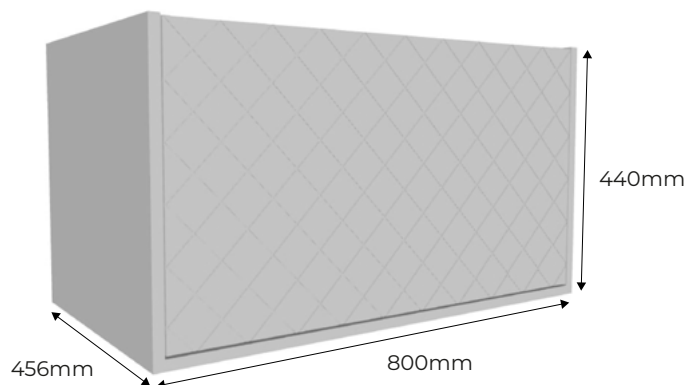

Bonita 800mm 1 Drawer Wall Unit with Orca Basin

RANGE: BONITA

SIZE: H 470 x W 800 x D 460mm

FINISH: MATT

BASIN MATERIAL: CERAMIC

TAP HOLE(S): ONE

COLOUR OPTIONS:

BLACK
(MATT)

SAGE GREEN
(MATT)

SAPPHIRE
(MATT)

WHITE
(MATT)

The information contained on this page was correct at date of issue. Fitting dimensions are provided as a guide only. Some variation may occur due to manufacturing tolerances. We pursue a policy of continuing improvement in design and performance of our products and so reserve the right to change specifications without prior notice.