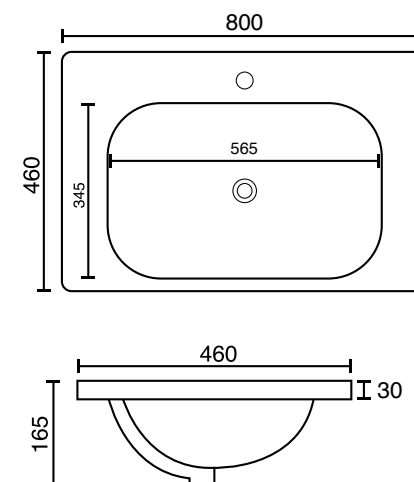

Bonita 800mm 1 Drawer Wall Unit with Orca Basin

RANGE: BONITA

SIZE: H 470 x W 800 x D 460mm

FINISH: MATT

BASIN MATERIAL: CERAMIC

TAP HOLE(S): ONE

COLOUR OPTIONS:

BLACK
(MATT)

SAGE GREEN
(MATT)

SAPPHIRE
(MATT)

WHITE
(MATT)

The information contained on this page was correct at date of issue. Fitting dimensions are provided as a guide only. Some variation may occur due to manufacturing tolerances. We pursue a policy of continuing improvement in design and performance of our products and so reserve the right to change specifications without prior notice.