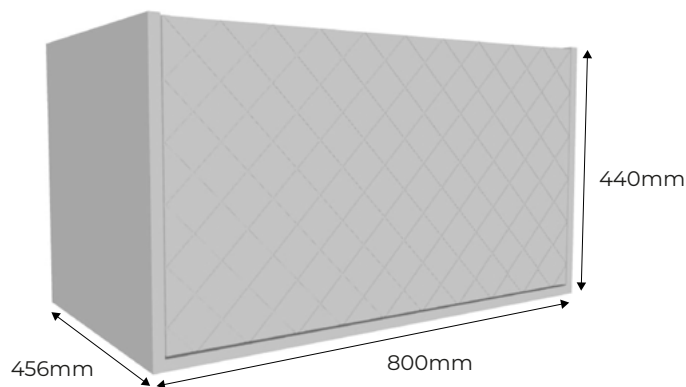

Bonita 800mm 1 Drawer Wall Unit with Lounge Basin

RANGE: BONITA

SIZE: H 458 x W 800 x D 460mm

FINISH: MATT

BASIN MATERIAL: CERAMIC

TAP HOLE(S): ONE

COLOUR OPTIONS:

BLACK
(MATT)

SAGE GREEN
(MATT)

SAPPHIRE
(MATT)

WHITE
(MATT)

The information contained on this page was correct at date of issue. Fitting dimensions are provided as a guide only. Some variation may occur due to manufacturing tolerances. We pursue a policy of continuing improvement in design and performance of our products and so reserve the right to change specifications without prior notice.