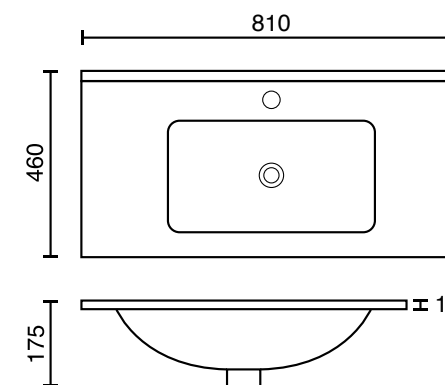

Bonita 800mm 1 Drawer Wall Unit with Lounge Basin

RANGE: BONITA

SIZE: H 458 x W 800 x D 460mm

FINISH: MATT

BASIN MATERIAL: CERAMIC

TAP HOLE(S): ONE

COLOUR OPTIONS:

BLACK
(MATT)

SAGE GREEN
(MATT)

SAPPHIRE
(MATT)

WHITE
(MATT)

The information contained on this page was correct at date of issue. Fitting dimensions are provided as a guide only. Some variation may occur due to manufacturing tolerances. We pursue a policy of continuing improvement in design and performance of our products and so reserve the right to change specifications without prior notice.