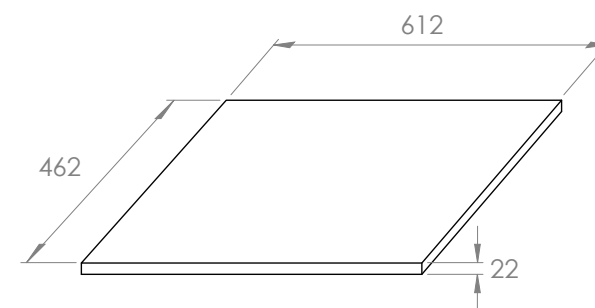

Bonita 600mm 1 Drawer Wall Unit with Worktop

RANGE: BONITA

SIZE: H 462 x W 612 x D 462mm

FINISH: MATT

WORKTOP: CARRARA/MARQUINA/LIGHT CEMENT

COLOUR OPTIONS:

BLACK
(MATT)

SAGE GREEN
(MATT)

SAPPHIRE
(MATT)

WHITE
(MATT)

WORKTOP OPTIONS:

CARRARA
MARBLE

BLACK
MARQUINA

LIGHT
CEMENT

The information contained on this page was correct at date of issue. Fitting dimensions are provided as a guide only. Some variation may occur due to manufacturing tolerances. We pursue a policy of continuing improvement in design and performance of our products and so reserve the right to change specifications without prior notice.