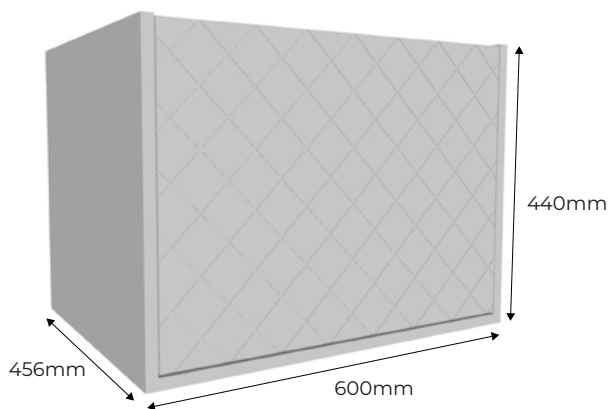

Bonita 600mm 1 Drawer Wall Unit with Worktop

RANGE: BONITA

SIZE: H 462 x W 612 x D 462mm

FINISH: MATT

WORKTOP: CARRARA/MARQUINA/LIGHT CEMENT

COLOUR OPTIONS:

BLACK
(MATT)

SAGE GREEN
(MATT)

SAPPHIRE
(MATT)

WHITE
(MATT)

WORKTOP OPTIONS:

CARRARA
MARBLE

BLACK
MARQUINA

LIGHT
CEMENT

The information contained on this page was correct at date of issue. Fitting dimensions are provided as a guide only. Some variation may occur due to manufacturing tolerances. We pursue a policy of continuing improvement in design and performance of our products and so reserve the right to change specifications without prior notice.