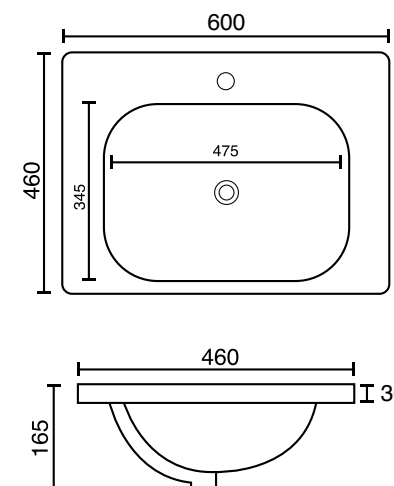

Bonita 600mm 1 Drawer Wall Unit with Orca Basin

RANGE: BONITA

SIZE: H 470 x W 600 x D 460mm

FINISH: MATT

BASIN MATERIAL: CERAMIC

TAP HOLE(S): ONE

COLOUR OPTIONS:

BLACK
(MATT)

SAGE GREEN
(MATT)

SAPPHIRE
(MATT)

WHITE
(MATT)

The information contained on this page was correct at date of issue. Fitting dimensions are provided as a guide only. Some variation may occur due to manufacturing tolerances. We pursue a policy of continuing improvement in design and performance of our products and so reserve the right to change specifications without prior notice.