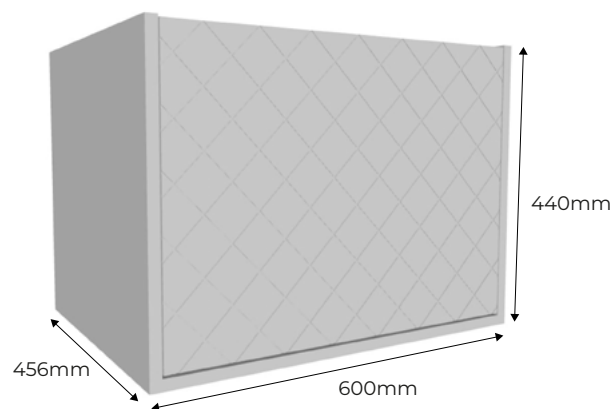

Bonita 600mm 1 Drawer Wall Unit with Orca Basin

RANGE: BONITA

SIZE: H 470 x W 600 x D 460mm

FINISH: MATT

BASIN MATERIAL: CERAMIC

TAP HOLE(S): ONE

COLOUR OPTIONS:

BLACK
(MATT)

SAGE GREEN
(MATT)

SAPPHIRE
(MATT)

WHITE
(MATT)

The information contained on this page was correct at date of issue. Fitting dimensions are provided as a guide only. Some variation may occur due to manufacturing tolerances. We pursue a policy of continuing improvement in design and performance of our products and so reserve the right to change specifications without prior notice.