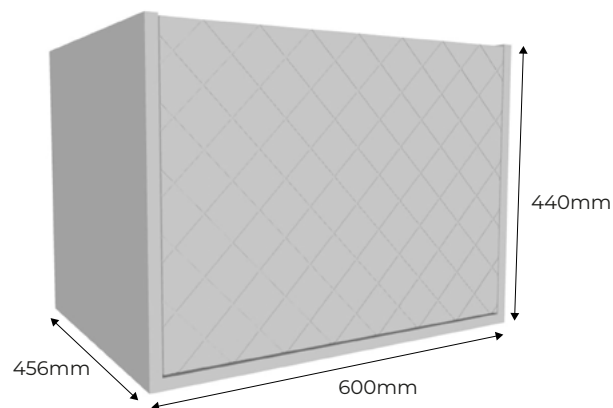

Bonita 600mm 1 Drawer Wall Unit with Lounge Basin

RANGE: BONITA

SIZE: H 458 x W 600 x D 460mm

FINISH: MATT

BASIN MATERIAL: CERAMIC

TAP HOLE(S): ONE

COLOUR OPTIONS:

BLACK
(MATT)

SAGE GREEN
(MATT)

SAPPHIRE
(MATT)

WHITE
(MATT)

The information contained on this page was correct at date of issue. Fitting dimensions are provided as a guide only. Some variation may occur due to manufacturing tolerances. We pursue a policy of continuing improvement in design and performance of our products and so reserve the right to change specifications without prior notice.