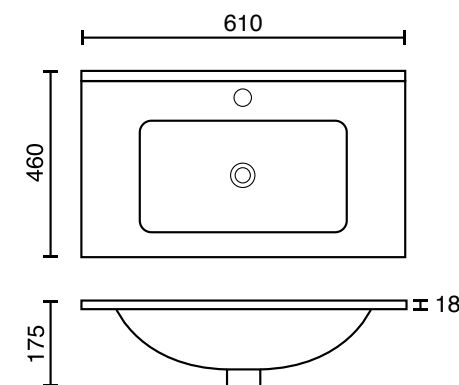

Bonita 600mm 1 Drawer Wall Unit with Lounge Basin

RANGE: BONITA

SIZE: H 458 x W 600 x D 460mm

FINISH: MATT

BASIN MATERIAL: CERAMIC

TAP HOLE(S): ONE

COLOUR OPTIONS:

BLACK
(MATT)

SAGE GREEN
(MATT)

SAPPHIRE
(MATT)

WHITE
(MATT)

The information contained on this page was correct at date of issue. Fitting dimensions are provided as a guide only. Some variation may occur due to manufacturing tolerances. We pursue a policy of continuing improvement in design and performance of our products and so reserve the right to change specifications without prior notice.