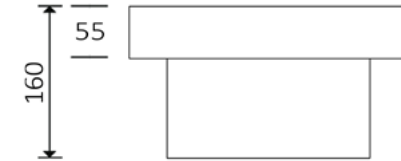

COLOUR OPTIONS:

The information contained on this page was correct at date of issue. Fitting dimensions are provided as a guide only. Some variation may occur due to manufacturing tolerances. We pursue a policy of continuing improvement in design and performance of our products and so reserve the right to change specifications without prior notice.