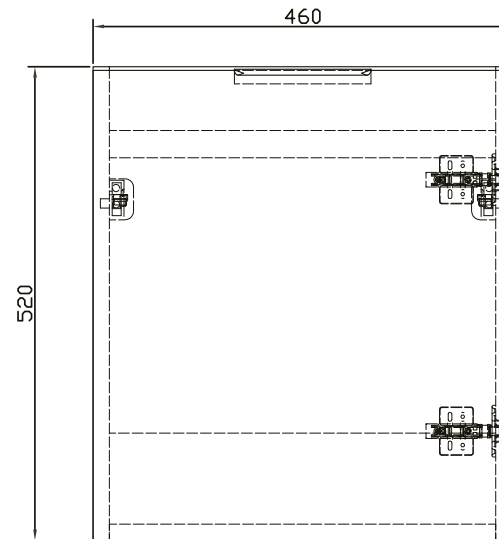

# Axel 470mm Wall Unit with Ceramic Basin

**RANGE:** AXEL CLOAKROOM  
**SIZE:** H 575 x W 470 x D 300mm  
**FINISH:** MATT / GLOSS  
**BASIN MATERIAL:** CERAMIC  
**TAP HOLE(S):** One

1 DOOR RIGHT  
HAND HINGE ONLY

## COLOUR OPTIONS:

The information contained on this page was correct at date of issue. Fitting dimensions are provided as a guide only. Some variation may occur due to manufacturing tolerances. We pursue a policy of continuing improvement in design and performance of our products and so reserve the right to change specifications without prior notice.