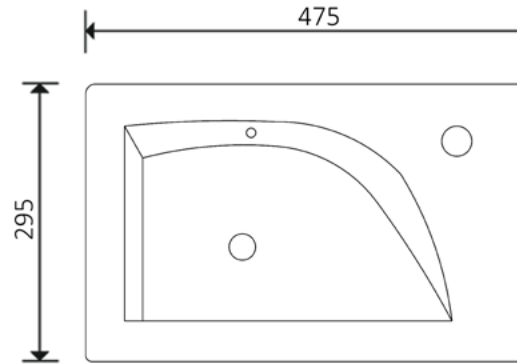

# Axel 470mm Wall Unit with Ceramic Basin

**RANGE:** AXEL CLOAKROOM  
**SIZE:** H 575 x W 470 x D 300mm  
**FINISH:** MATT / GLOSS  
**BASIN MATERIAL:** CERAMIC  
**TAP HOLE(S):** One

1 DOOR RIGHT  
HAND HINGE ONLY

## COLOUR OPTIONS:

The information contained on this page was correct at date of issue. Fitting dimensions are provided as a guide only. Some variation may occur due to manufacturing tolerances. We pursue a policy of continuing improvement in design and performance of our products and so reserve the right to change specifications without prior notice.