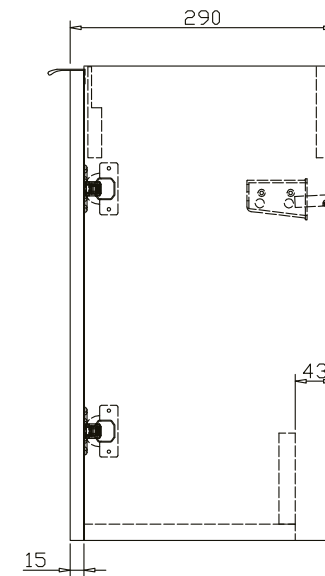

# Axel 470mm Wall Unit with Ceramic Basin

**RANGE:** AXEL CLOAKROOM  
**SIZE:** H 575 x W 470 x D 300mm  
**FINISH:** MATT / GLOSS  
**BASIN MATERIAL:** CERAMIC  
**TAP HOLE(S):** One

1 DOOR RIGHT  
HAND HINGE ONLY

## COLOUR OPTIONS:

The information contained on this page was correct at date of issue. Fitting dimensions are provided as a guide only. Some variation may occur due to manufacturing tolerances. We pursue a policy of continuing improvement in design and performance of our products and so reserve the right to change specifications without prior notice.