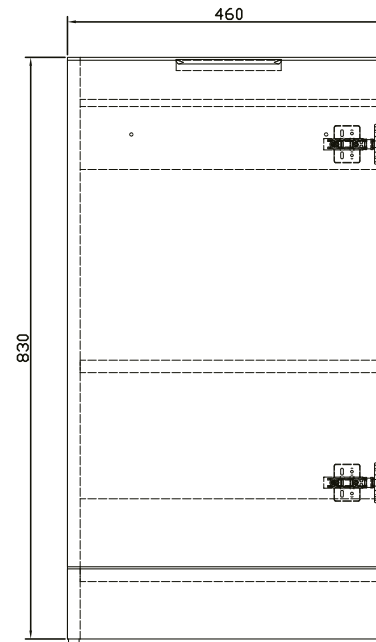

Axel 470mm Floor Unit with Ceramic Basin

RANGE: AXEL CLOAKROOM
SIZE: H 885 x W 470 x D 300mm
FINISH: MATT / GLOSS
BASIN MATERIAL: CERAMIC
TAP HOLE(S): One

1 DOOR RIGHT
HAND HINGE ONLY

COLOUR OPTIONS:

FOREST GREEN
(MATT)

DEEP BLUE
(MATT)

LEAD GREY
(MATT)

WHITE
(GLOSS)

The information contained on this page was correct at date of issue. Fitting dimensions are provided as a guide only. Some variation may occur due to manufacturing tolerances. We pursue a policy of continuing improvement in design and performance of our products and so reserve the right to change specifications without prior notice.