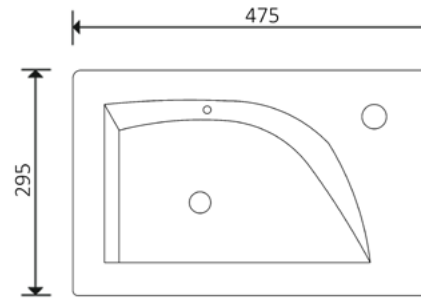

Axel 470mm Floor Unit with Ceramic Basin

RANGE: AXEL CLOAKROOM
SIZE: H 885 x W 470 x D 300mm
FINISH: MATT / GLOSS
BASIN MATERIAL: CERAMIC
TAP HOLE(S): One

1 DOOR RIGHT
HAND HINGE ONLY

COLOUR OPTIONS:

FOREST GREEN
(MATT)

DEEP BLUE
(MATT)

LEAD GREY
(MATT)

WHITE
(GLOSS)

The information contained on this page was correct at date of issue. Fitting dimensions are provided as a guide only. Some variation may occur due to manufacturing tolerances. We pursue a policy of continuing improvement in design and performance of our products and so reserve the right to change specifications without prior notice.