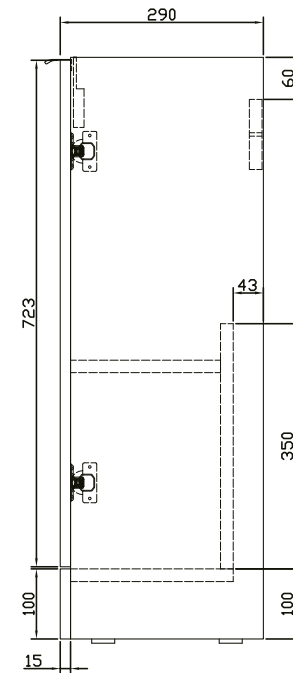

Axel 470mm Floor Unit with Ceramic Basin

RANGE: AXEL CLOAKROOM
SIZE: H 885 x W 470 x D 300mm
FINISH: MATT / GLOSS
BASIN MATERIAL: CERAMIC
TAP HOLE(S): One

1 DOOR RIGHT
HAND HINGE ONLY

COLOUR OPTIONS:

FOREST GREEN
(MATT)

DEEP BLUE
(MATT)

LEAD GREY
(MATT)

WHITE
(GLOSS)

The information contained on this page was correct at date of issue. Fitting dimensions are provided as a guide only. Some variation may occur due to manufacturing tolerances. We pursue a policy of continuing improvement in design and performance of our products and so reserve the right to change specifications without prior notice.