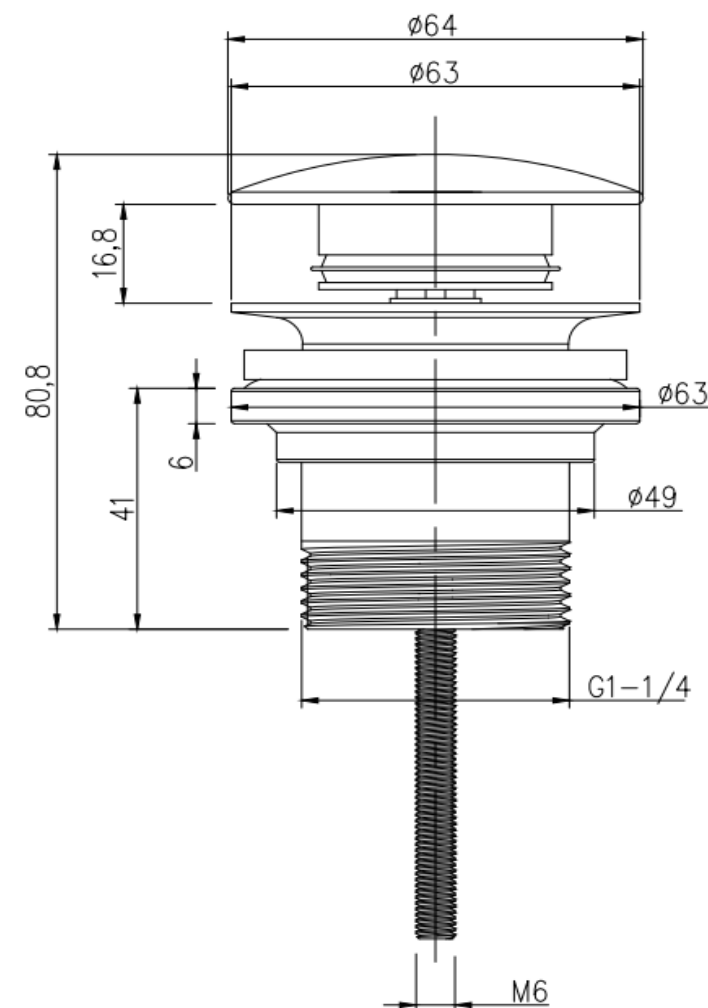

# Universal Basin Waste Chrome - BASWASUNCP

<b>CONSTRUCTION</b>	Brass Body
<b>FINISHES</b>	Chrome Plated
<b>PRODUCT TYPE</b>	Contemporary
<b>PLUMBING SYSTEMS</b>	Suitable for all plumbing systems
<b>FITTING</b>	G1 1/4" BSP

The information contained on this page was correct at date of issue. Fitting dimensions are provided as a guide only. Some variation may occur due to manufacturing tolerances. We pursue a policy of continuing improvement in design and performance of our products and so reserve the right to change specifications without prior notice.