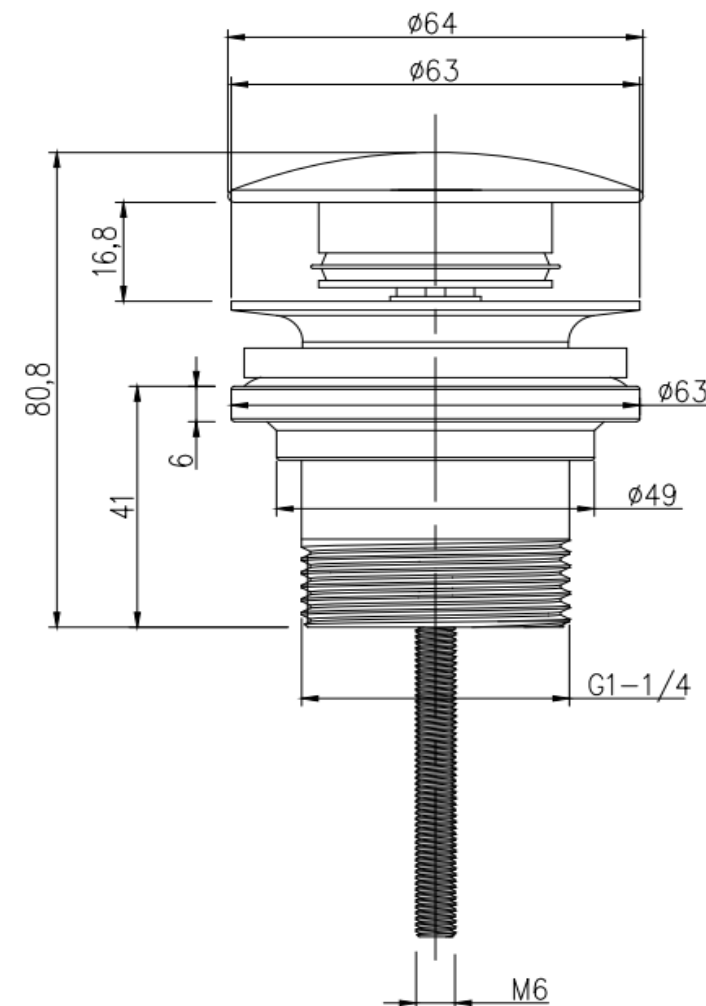

Universal Basin Waste Brushed Brass - BASWASUNBB

CONSTRUCTION	Brass Body
FINISHES	Brushed Brass PVD Finish
PRODUCT TYPE	Contemporary
PLUMBING SYSTEMS	Suitable for all plumbing systems
FITTING	G1 1/4" BSP

The information contained on this page was correct at date of issue. Fitting dimensions are provided as a guide only. Some variation may occur due to manufacturing tolerances. We pursue a policy of continuing improvement in design and performance of our products and so reserve the right to change specifications without prior notice.