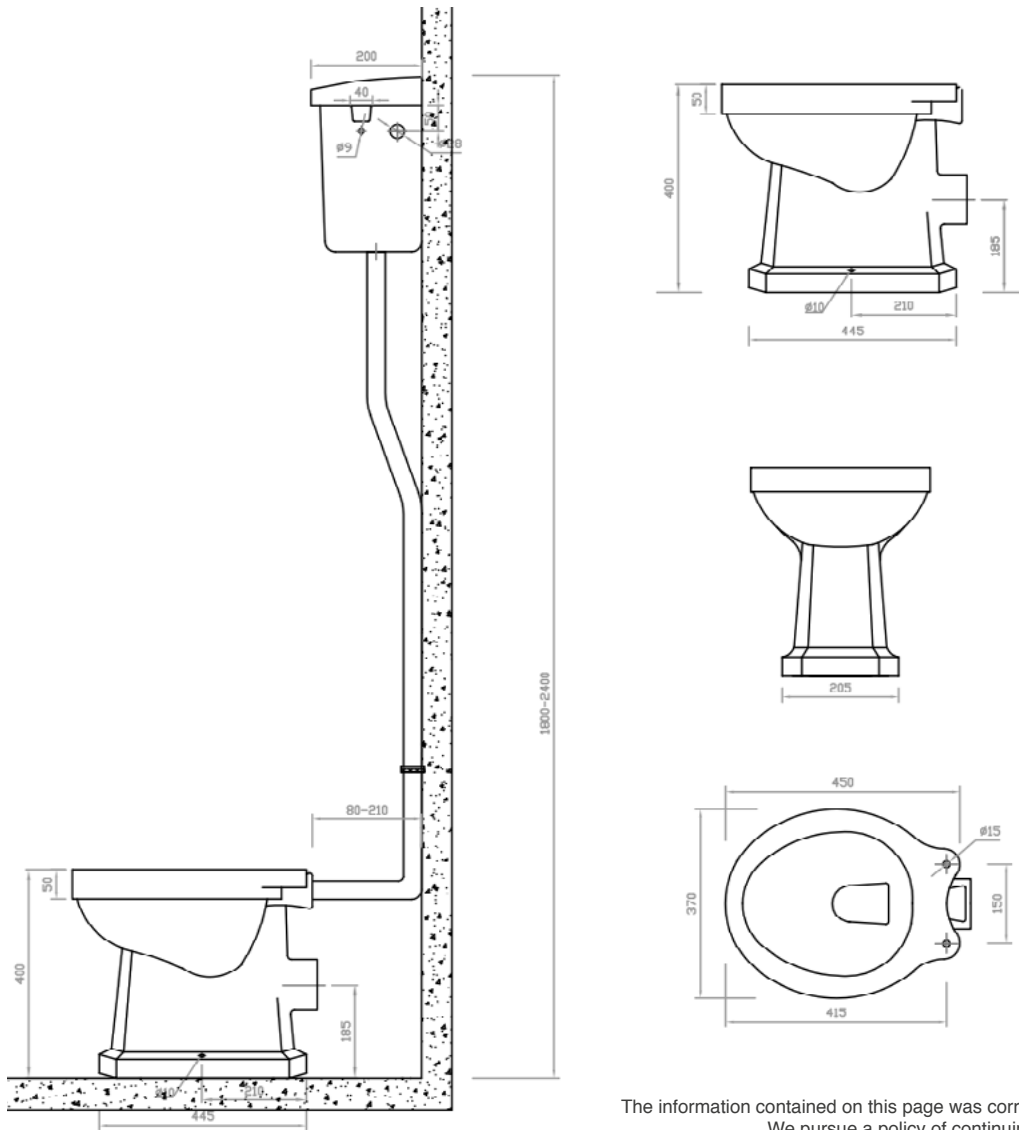

SIZE: H 1800-2400 x W 500 x D 645mm

MATERIAL: Ceramic

COLOUR/FINISH: White Gloss

FITTINGS: High Level Cistern Inc. Fittings

High Level Flush Pipe Kit c/w Chrome Brackets & Pull Chain

The information contained on this page was correct at date of issue. Fitting dimensions are provided as a guide only. Some variation may occur due to manufacturing tolerances. We pursue a policy of continuing improvement in design and performance of our products and so reserve the right to change specifications without prior notice.