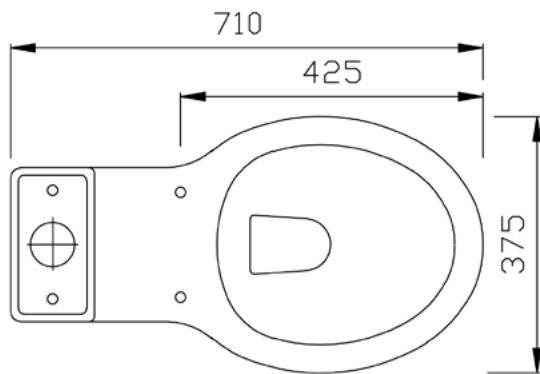

Adare Close Coupled Open Back Toilet Pan & Cistern

SIZE: H 775 x W 480 x D 710mm

MATERIAL: Ceramic

COLOUR/FINISH: White Gloss

FITTINGS: Dual Flush & Ceramic Lever

The information contained on this page was correct at date of issue. Fitting dimensions are provided as a guide only. Some variation may occur due to manufacturing tolerances. We pursue a policy of continuing improvement in design and performance of our products and so reserve the right to change specifications without prior notice.