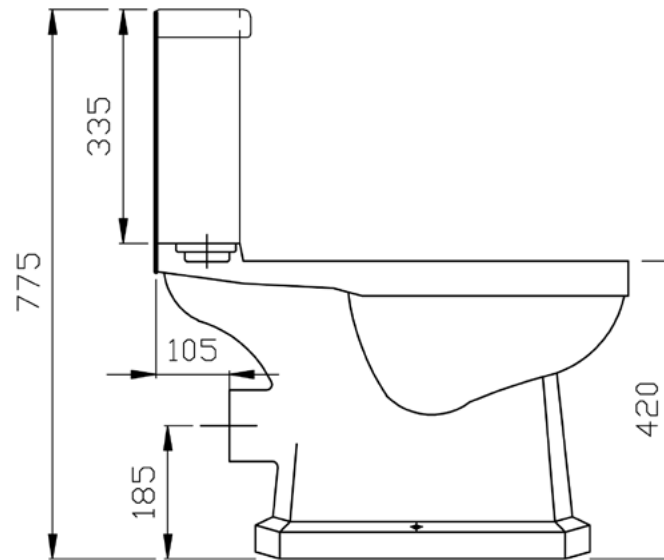

Adare Close Coupled Open Back Toilet Pan & Cistern

SIZE: H 775 x W 480 x D 710mm

MATERIAL: Ceramic

COLOUR/FINISH: White Gloss

FITTINGS: Dual Flush & Ceramic Lever

The information contained on this page was correct at date of issue. Fitting dimensions are provided as a guide only. Some variation may occur due to manufacturing tolerances. We pursue a policy of continuing improvement in design and performance of our products and so reserve the right to change specifications without prior notice.