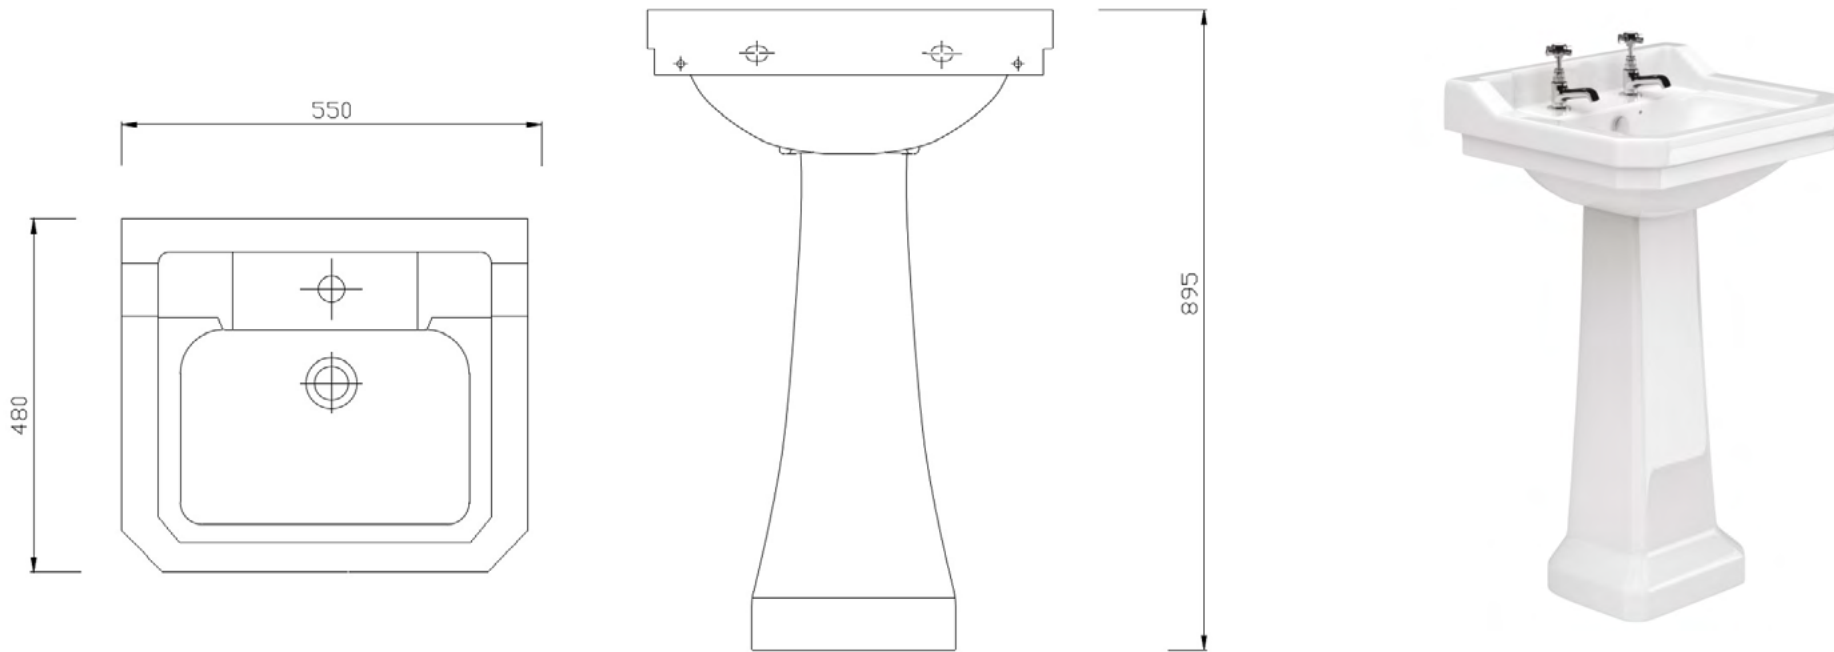

SIZE: H 895 x W 550 x D 480mm

TAP HOLE(S): One & Two

MATERIAL: Ceramic

COLOUR/FINISH: White Gloss

The information contained on this page was correct at date of issue. Fitting dimensions are provided as a guide only. Some variation may occur due to manufacturing tolerances. We pursue a policy of continuing improvement in design and performance of our products and so reserve the right to change specifications without prior notice.