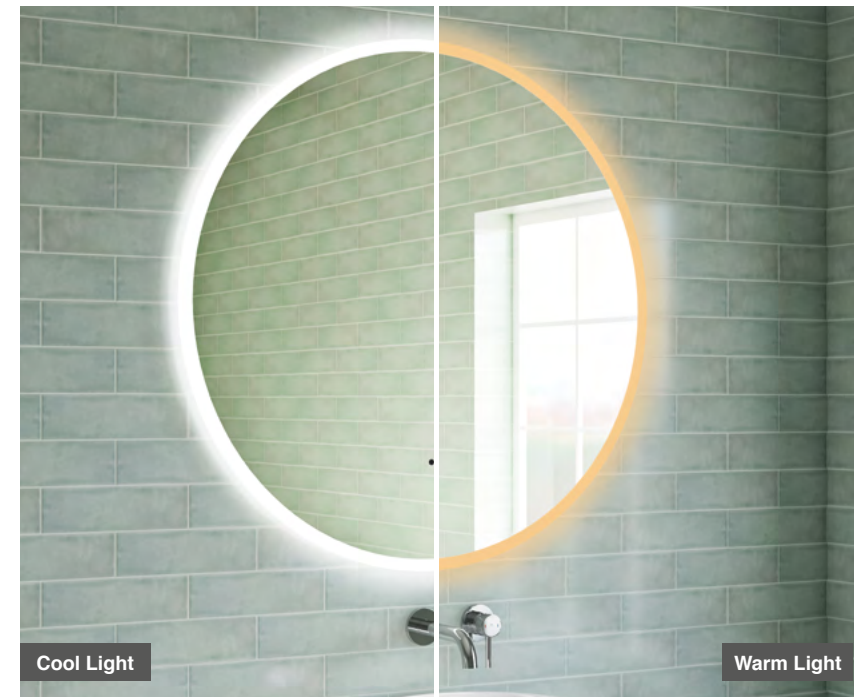

H 1000 x W 1000 x D 30mm

- LED Slimline Mirror
- Multi Functional Contactless Sensor
- Controls Light from Cool - Warm &
- Brightness with Memory Function
- Ambient Lighting
- Heated Demister Pad
- IP44