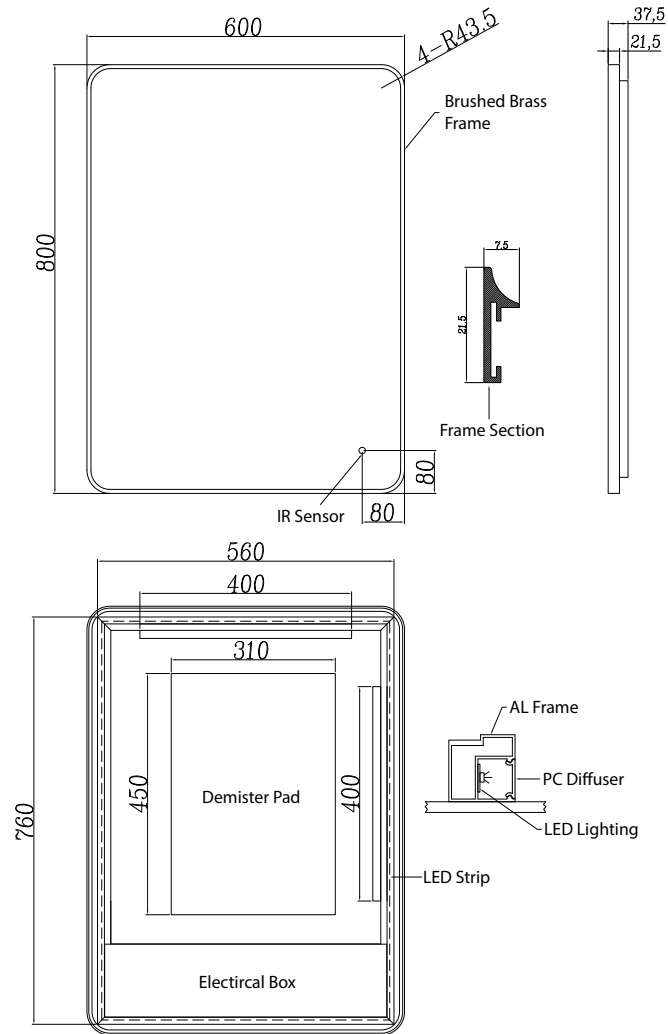

H 800 x W 600 x D 38mm

- Brushed Brass LED Mirror
- Multi Functional Contactless Sensor Controls
Light from Cool - Warm Brightness with Memory Function
- Ambient Lighting
- Landscape or Portrait
- Heated Demister Pad
- IP44

The information contained on this page was correct at date of issue. Fitting dimensions are provided as a guide only. Some variation may occur due to manufacturing tolerances. We pursue a policy of continuing improvement in design and performance of our products and so reserve the right to change specifications without prior notice.