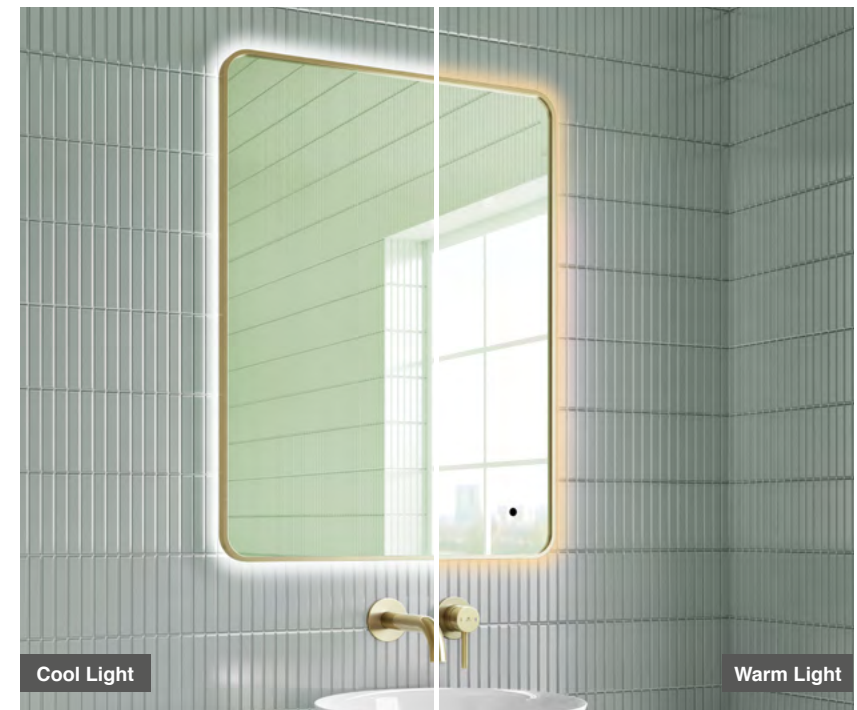

H 800 x W 600 x D 38mm

- Brushed Brass LED Mirror
- Multi Functional Contactless Sensor Controls
Light from Cool - Warm Brightness with Memory Function
- Ambient Lighting
- Landscape or Portrait
- Heated Demister Pad
- IP44