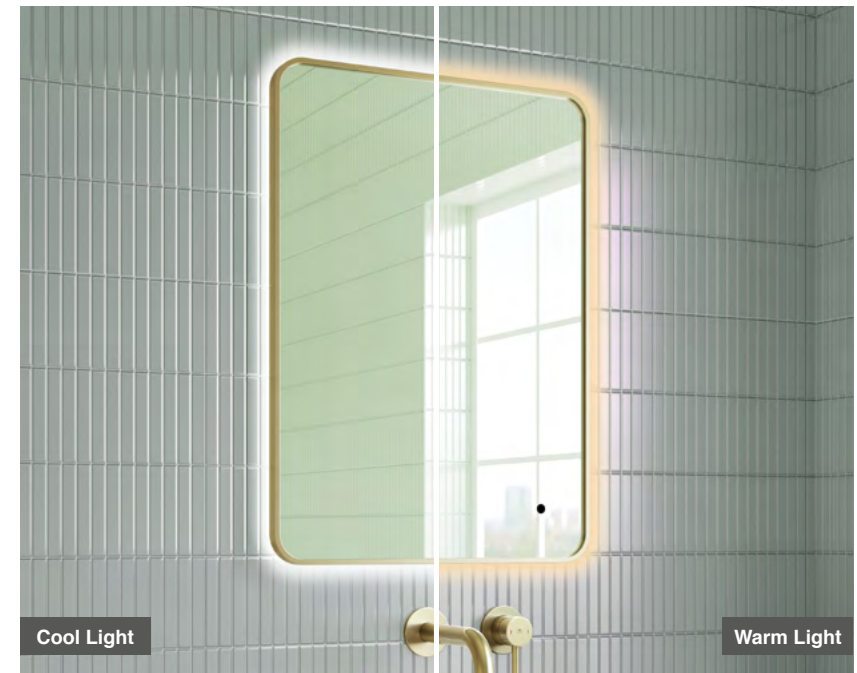

H 700 x W 500 x D 38mm

- Brushed Brass LED Mirror
- Multi Functional Contactless Sensor Controls Light from Cool - Warm Brightness with Memory Function
- Ambient Lighting
- Landscape or Portrait
- Heated Demister Pad
- IP44