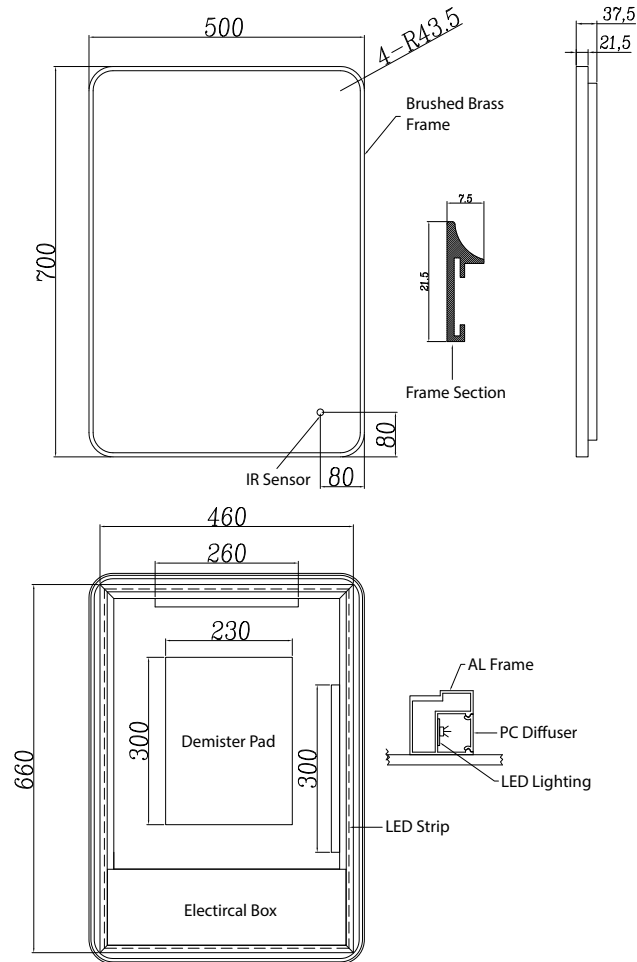

H 700 x W 500 x D 38mm

- Brushed Brass LED Mirror
- Multi Functional Contactless Sensor Controls Light from Cool - Warm Brightness with Memory Function
- Ambient Lighting
- Landscape or Portrait
- Heated Demister Pad
- IP44

The information contained on this page was correct at date of issue. Fitting dimensions are provided as a guide only. Some variation may occur due to manufacturing tolerances. We pursue a policy of continuing improvement in design and performance of our products and so reserve the right to change specifications without prior notice.