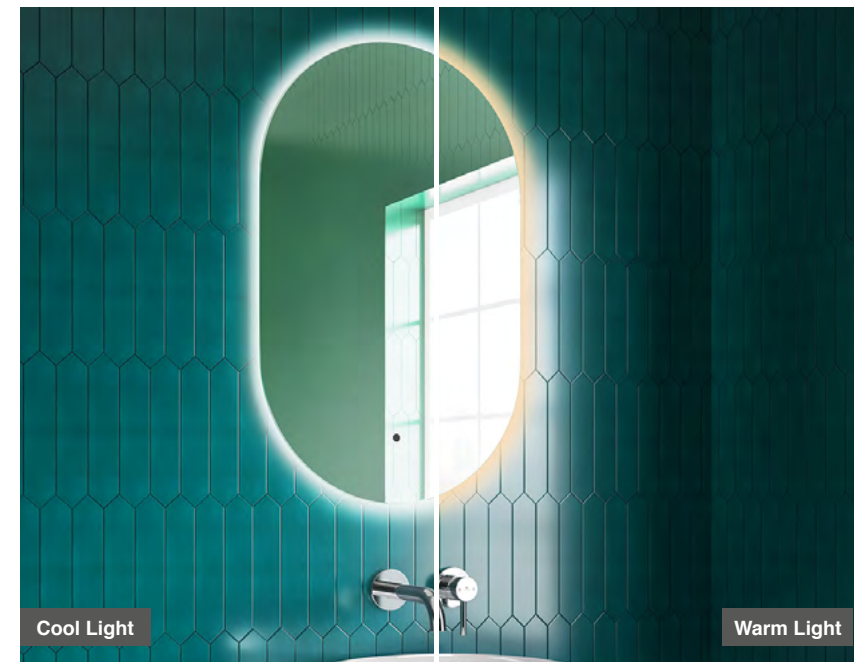

H 800 x W 500 x D 30mm

- LED Slimline Mirror
- Multi Functional Contactless Sensor Controls Light from Cool - Warm & Brightness with Memory Function
- Ambient Lighting
- Landscape or Portrait
- Heated Demister Pad
- IP44