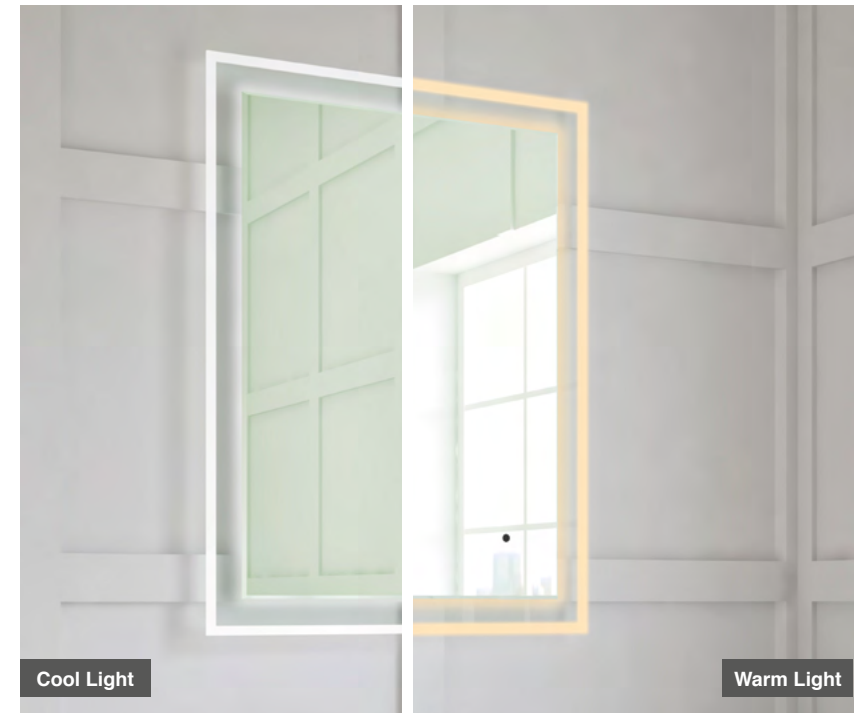

H 800 x W 600 x D 30mm

- LED Mirror
- Multi Functional Contactless Sensor
Controls Light from Cool - Warm
Brightness with Memory Function
- Ambient Lighting
- Landscape or Portrait
- Heated Demister Pad
- IP44