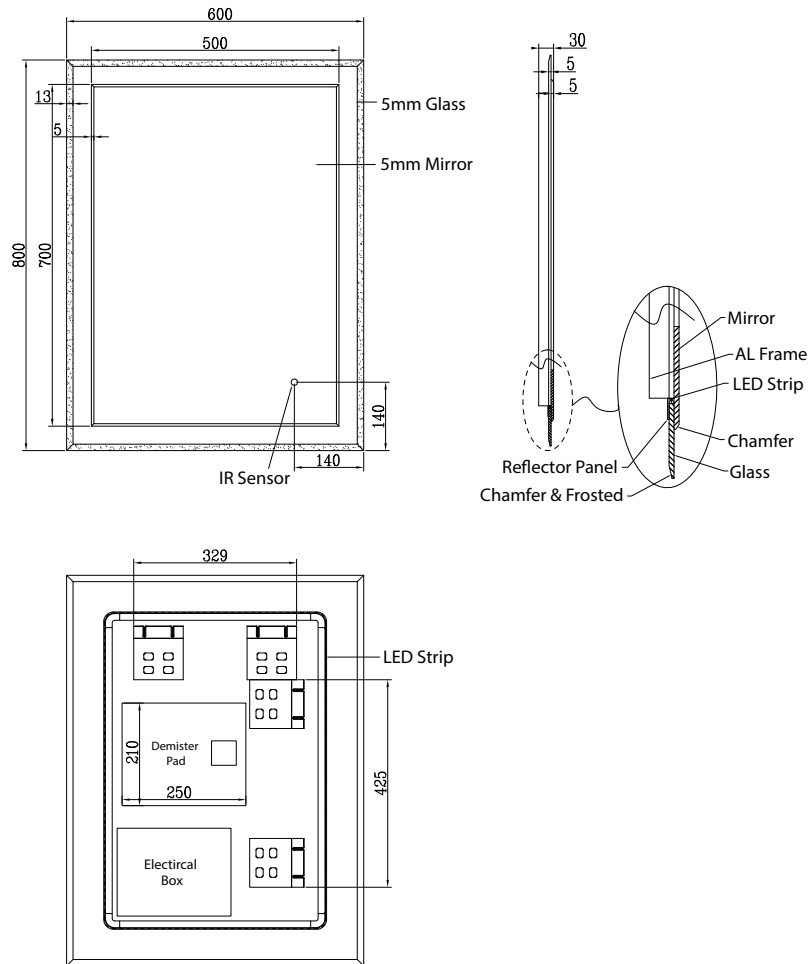

H 800 x W 600 x D 30mm

- LED Mirror
- Multi Functional Contactless Sensor
Controls Light from Cool - Warm
Brightness with Memory Function
- Ambient Lighting
- Landscape or Portrait
- Heated Demister Pad
- IP44