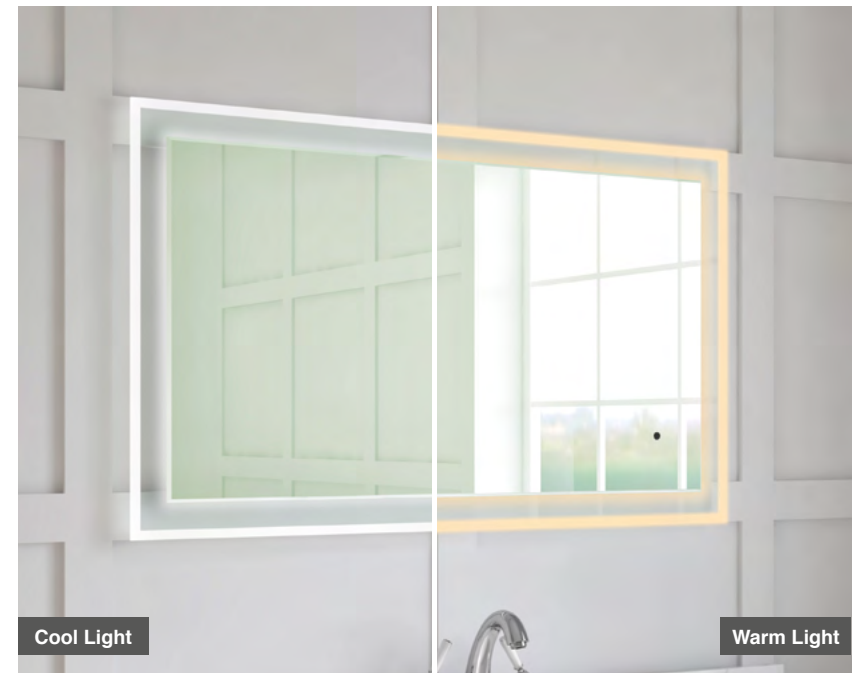

The information contained on this page was correct at date of issue. Fitting dimensions are provided as a guide only. Some variation may occur due to manufacturing tolerances. We pursue a policy of continuing improvement in design and performance of our products and so reserve the right to change specifications without prior notice.