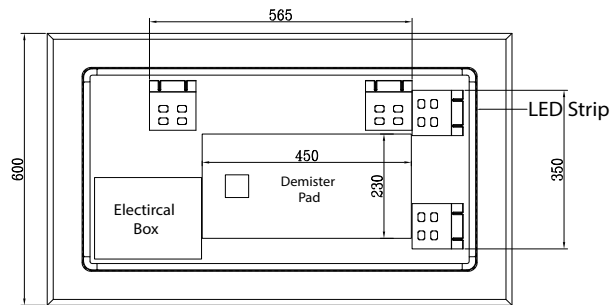

H 600 x W 1000 x D 30mm

- LED Mirror
- Multi Functional Contactless Sensor Controls  
Light from Cool - Warm Brightness with  
Memory Function
- Ambient Lighting
- Landscape or Portrait
- Heated Demister Pad
- IP44

MLMIFAR100

The information contained on this page was correct at date of issue. Fitting dimensions are provided as a guide only. Some variation may occur due to manufacturing tolerances. We pursue a policy of continuing improvement in design and performance of our products and so reserve the right to change specifications without prior notice.