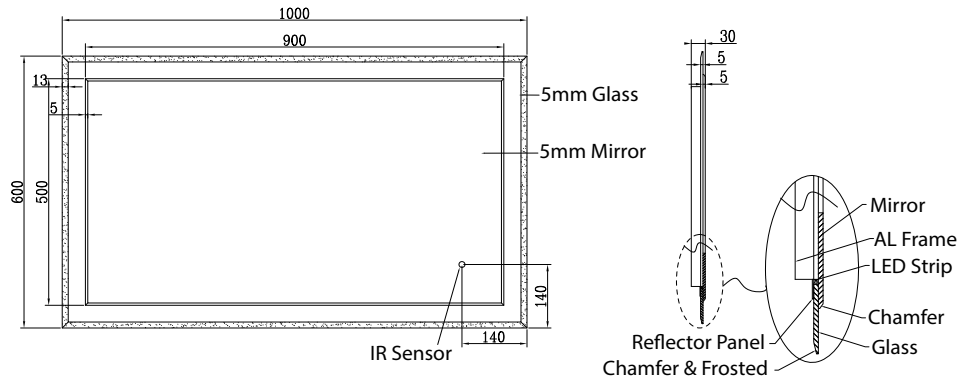

H 600 x W 1000 x D 30mm

- LED Mirror
- Multi Functional Contactless Sensor Controls  
Light from Cool - Warm Brightness with  
Memory Function
- Ambient Lighting
- Landscape or Portrait
- Heated Demister Pad
- IP44

MLMIFAR100

The information contained on this page was correct at date of issue. Fitting dimensions are provided as a guide only. Some variation may occur due to manufacturing tolerances. We pursue a policy of continuing improvement in design and performance of our products and so reserve the right to change specifications without prior notice.