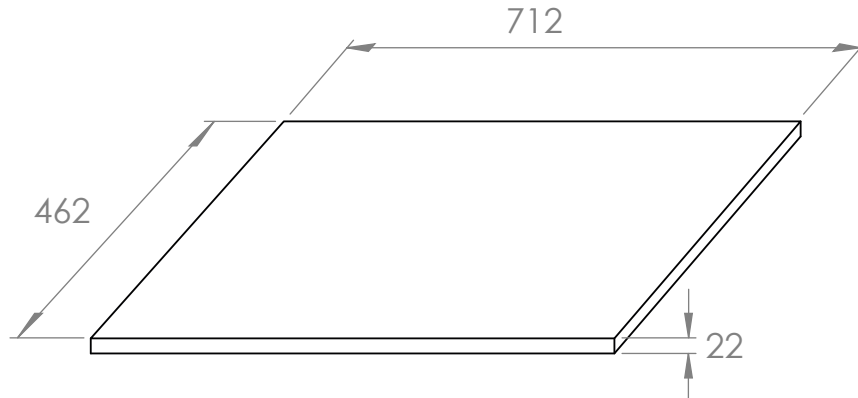

Hampton 700mm with Worktop 1 Drawer Wall Unit

SIZE: H 422 x W 710 x D 460mm

UNIT FINISH: Gloss/Matt/Wood

Unit available in the following

Worktop available in the following

The information contained on this page was correct at date of issue. Fitting dimensions are provided as a guide only. Some variation may occur due to manufacturing tolerances. We pursue a policy of continuing improvement in design and performance of our products and so reserve the right to change specifications without prior notice.