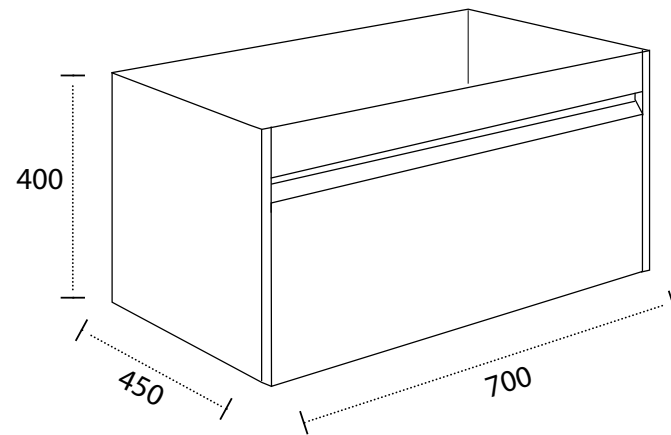

Hampton 700mm with Worktop 1 Drawer Wall Unit

SIZE: H 422 x W 710 x D 460mm

UNIT FINISH: Gloss/Matt/Wood

Unit available in the following

Worktop available in the following

The information contained on this page was correct at date of issue. Fitting dimensions are provided as a guide only. Some variation may occur due to manufacturing tolerances. We pursue a policy of continuing improvement in design and performance of our products and so reserve the right to change specifications without prior notice.