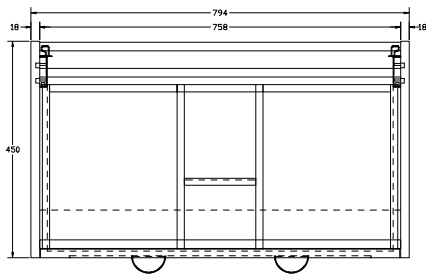

SIZE: H 602 x W 812 x D 460mm

UNIT FINISH: Wood Effect

Unit available in the following

Ash Wood Effect

Indigo Ash Wood Effect

Worktop available in the following

Carrara Marble

Black Marquina

Light Cement

The information contained on this page was correct at date of issue. Fitting dimensions are provided as a guide only. Some variation may occur due to manufacturing tolerances. We pursue a policy of continuing improvement in design and performance of our products and so reserve the right to change specifications without prior notice.