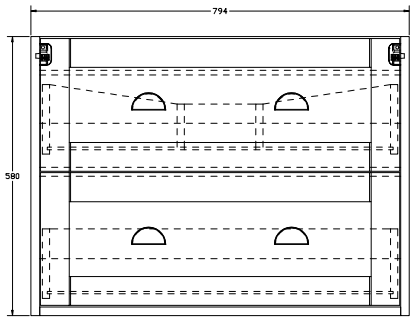

SIZE: H 602 x W 812 x D 460mm

UNIT FINISH: Wood Effect

Unit available in the following

Ash Wood Effect

Indigo Ash Wood Effect

Worktop available in the following

Carrara Marble

Black Marquina

Light Cement

The information contained on this page was correct at date of issue. Fitting dimensions are provided as a guide only. Some variation may occur due to manufacturing tolerances. We pursue a policy of continuing improvement in design and performance of our products and so reserve the right to change specifications without prior notice.