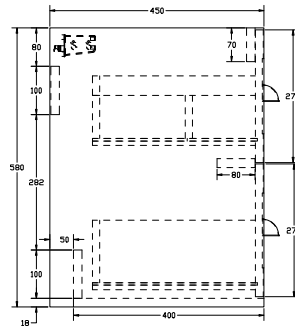

SIZE: H 602 x W 812 x D 460mm

UNIT FINISH: Wood Effect

Unit available in the following

Ash Wood Effect

Indigo Ash Wood Effect

Worktop available in the following

Carrara Marble

Black Marquina

Light Cement

The information contained on this page was correct at date of issue. Fitting dimensions are provided as a guide only. Some variation may occur due to manufacturing tolerances. We pursue a policy of continuing improvement in design and performance of our products and so reserve the right to change specifications without prior notice.