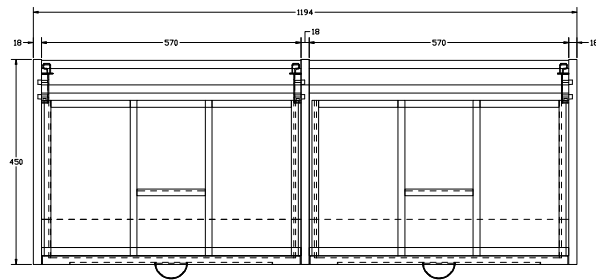

Clayton 1200mm Wall Unit with Worktop

SIZE: H 602 x W 1212 x D 460mm

UNIT FINISH: Wood Effect

Unit available in the following

Ash Wood Effect

Indigo Ash Wood Effect

Worktop available in the following

Carrara Marble

Black Marquina

Light Cement

The information contained on this page was correct at date of issue. Fitting dimensions are provided as a guide only. Some variation may occur due to manufacturing tolerances. We pursue a policy of continuing improvement in design and performance of our products and so reserve the right to change specifications without prior notice.