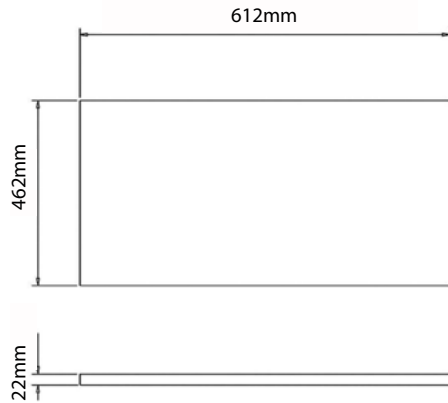

Clayton 1200mm Wall Unit with Worktop

SIZE: H 602 x W 1212 x D 460mm

UNIT FINISH: Wood Effect

Unit available in the following

Ash Wood Effect

Indigo Ash Wood Effect

Worktop available in the following

Carrara Marble

Black Marquina

Light Cement

The information contained on this page was correct at date of issue. Fitting dimensions are provided as a guide only. Some variation may occur due to manufacturing tolerances. We pursue a policy of continuing improvement in design and performance of our products and so reserve the right to change specifications without prior notice.