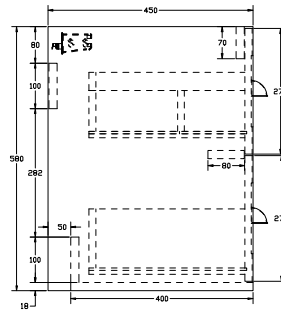

Clayton 1200mm Wall Unit with Worktop

SIZE: H 602 x W 1212 x D 460mm

UNIT FINISH: Wood Effect

Unit available in the following

Ash Wood Effect

Indigo Ash Wood Effect

Worktop available in the following

Carrara Marble

Black Marquina

Light Cement

The information contained on this page was correct at date of issue. Fitting dimensions are provided as a guide only. Some variation may occur due to manufacturing tolerances. We pursue a policy of continuing improvement in design and performance of our products and so reserve the right to change specifications without prior notice.