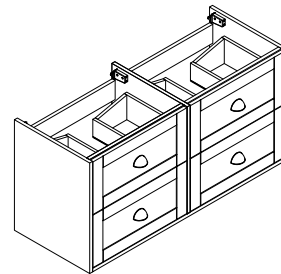

Clayton 1200mm Wall Unit with Worktop

SIZE: H 602 x W 1212 x D 460mm

UNIT FINISH: Wood Effect

Unit available in the following

Ash Wood Effect

Indigo Ash Wood Effect

Worktop available in the following

Carrara Marble