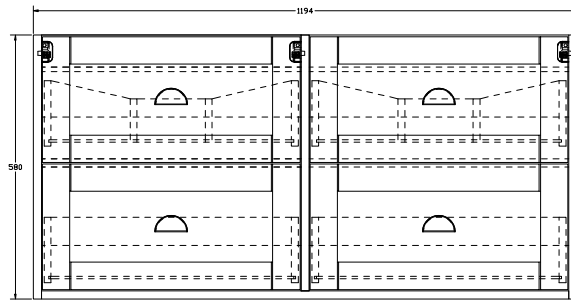

Clayton 1200mm Wall Unit with Worktop

SIZE: H 602 x W 1212 x D 460mm

UNIT FINISH: Wood Effect

Unit available in the following

Ash Wood Effect

Indigo Ash Wood Effect

Worktop available in the following

Carrara Marble

Black Marquina

Light Cement

The information contained on this page was correct at date of issue. Fitting dimensions are provided as a guide only. Some variation may occur due to manufacturing tolerances. We pursue a policy of continuing improvement in design and performance of our products and so reserve the right to change specifications without prior notice.