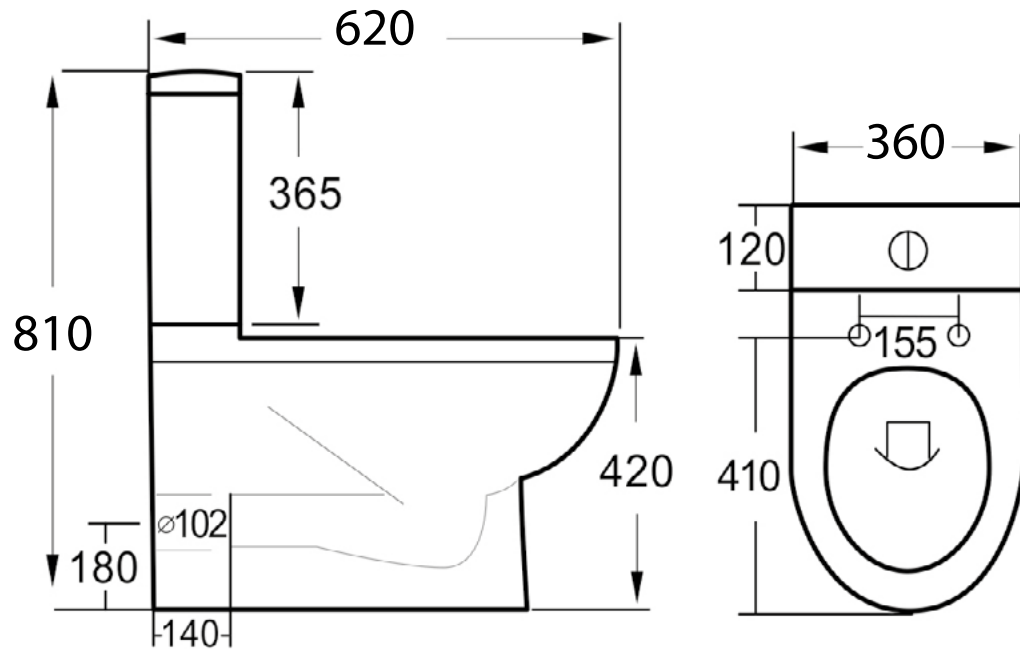

**SIZE:** H 810 x W 360 x D 620mm  
**SEMI COMFORT HEIGHT:** 425mm  
**MATERIAL:** Ceramic  
**COLOUR/FINISH:** White Gloss  
**FITTINGS:** Dual Flush

The information contained on this page was correct at date of issue. Fitting dimensions are provided as a guide only. Some variation may occur due to manufacturing tolerances. We pursue a policy of continuing improvement in design and performance of our products and so reserve the right to change specifications without prior notice.