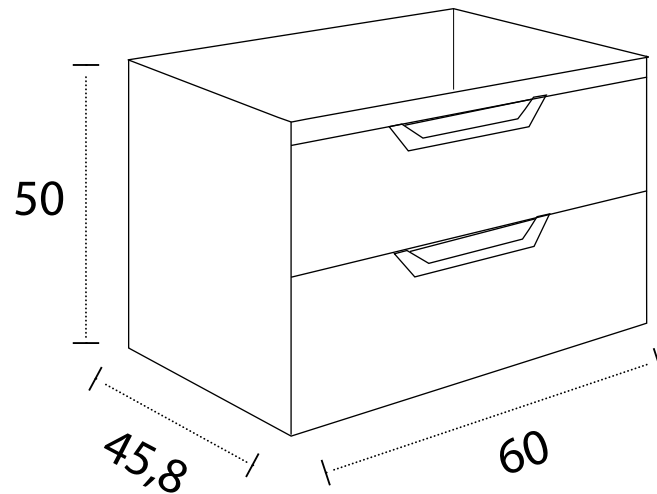

Madison - Worktop 600mm 2 Drawer Wall Unit

SIZE: H 522 x W 612 x D 462mm

UNIT FINISH: Gloss/Matt/Wood

WORKTOP: Carrara/Marquina/Light Cement

Unit available in the following

White
Gloss

Sapphire
Matt

Anthracite
Gloss