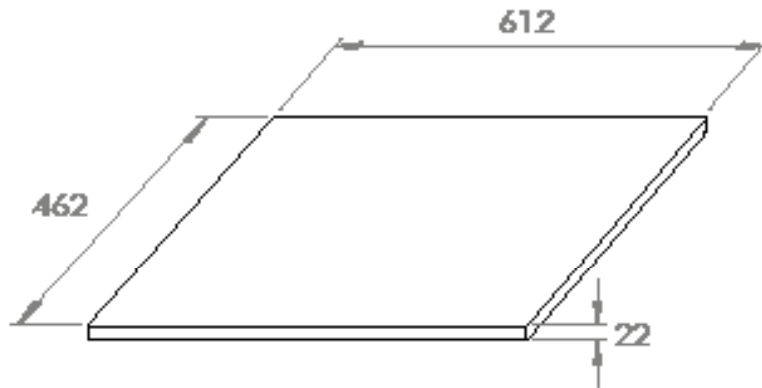

Madison - Worktop 600mm 2 Drawer Wall Unit

SIZE: H 522 x W 612 x D 462mm

UNIT FINISH: Gloss/Matt/Wood

WORKTOP: Carrara/Marquina/Light Cement

Unit available in the following

White
Gloss

Sapphire
Matt

Anthracite
Gloss