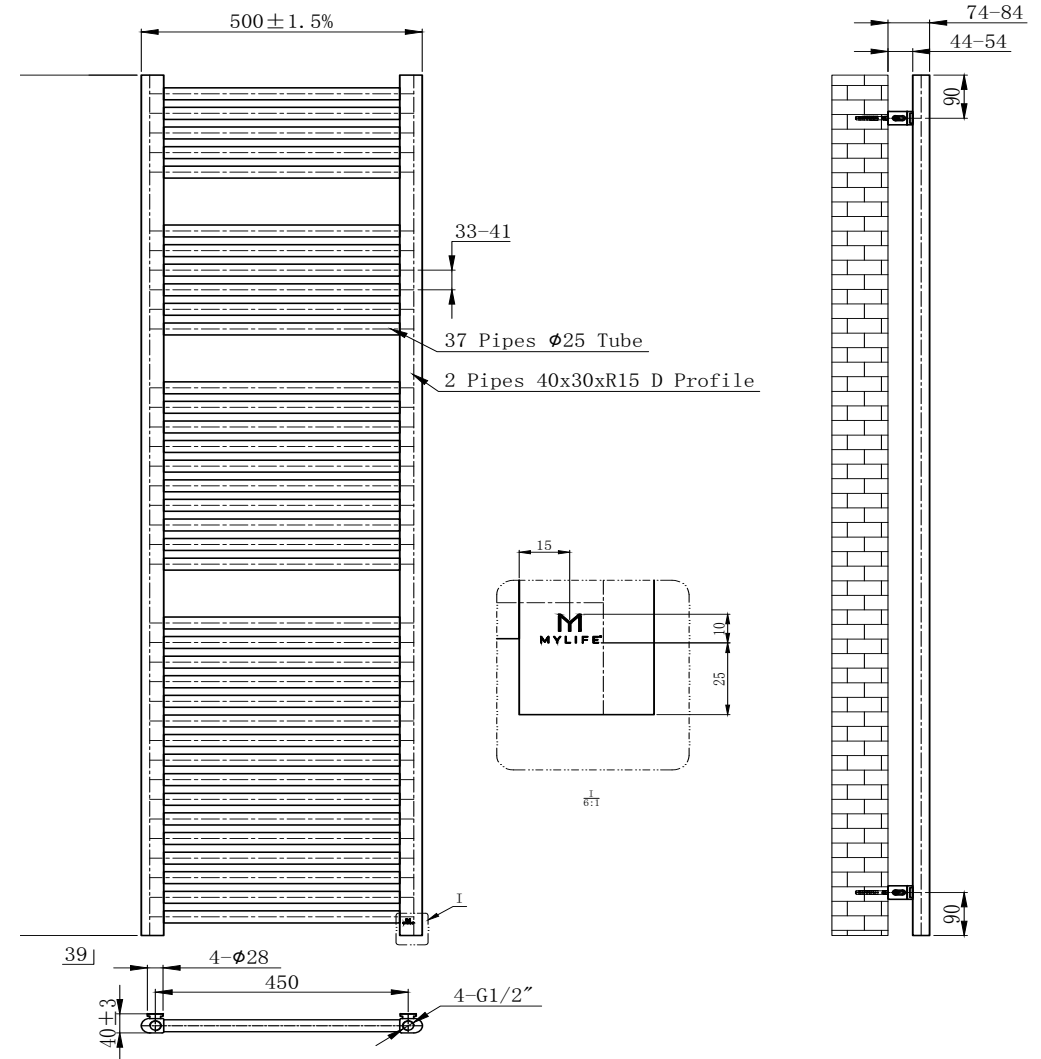

## Straight 25mm Bars

Code	Size mm	Pipe Centres	Cross Bars	BTU $\Delta$ 50°C	BTU $\Delta$ 60°C
MLVIN18X5STBB	H 1800 x W 500	450	37	2316	2912

Please note due to manufacturing tolerances pipe centres may vary by +/- 10mm, we recommend that pipe work is not altered until your towel rail / radiator is on site. The information contained on this page was correct at date of issue. Fitting dimensions are provided as a guide only. We pursue a policy of continuing improvement in design and performance of our products and so reserve the right to change specifications without prior notice.