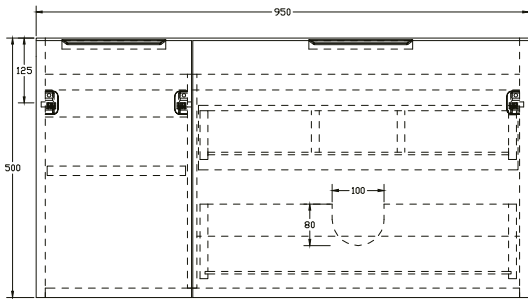

SIZE: H 522 x W 962 x D 505mm

UNIT FINISH: Gloss/Matt

Unit available in the following

Worktop available in the following

The information contained on this page was correct at date of issue. Fitting dimensions are provided as a guide only. Some variation may occur due to manufacturing tolerances. We pursue a policy of continuing improvement in design and performance of our products and so reserve the right to change specifications without prior notice.