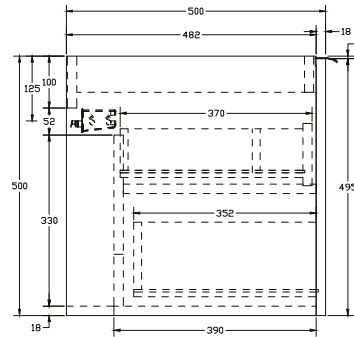

SIZE: H 522 x W 962 x D 505mm

UNIT FINISH: Gloss/Matt

Unit available in the following

Worktop available in the following

The information contained on this page was correct at date of issue. Fitting dimensions are provided as a guide only. Some variation may occur due to manufacturing tolerances. We pursue a policy of continuing improvement in design and performance of our products and so reserve the right to change specifications without prior notice.