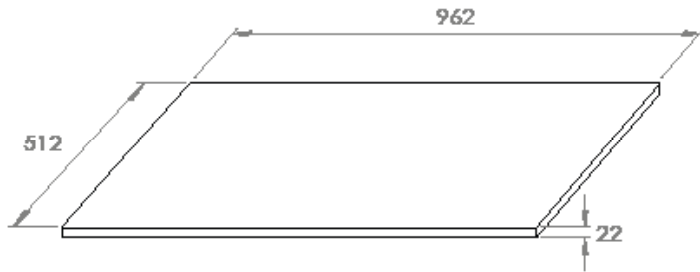

SIZE: H 522 x W 962 x D 505mm

UNIT FINISH: Gloss/Matt

Unit available in the following

Worktop available in the following

The information contained on this page was correct at date of issue. Fitting dimensions are provided as a guide only. Some variation may occur due to manufacturing tolerances. We pursue a policy of continuing improvement in design and performance of our products and so reserve the right to change specifications without prior notice.