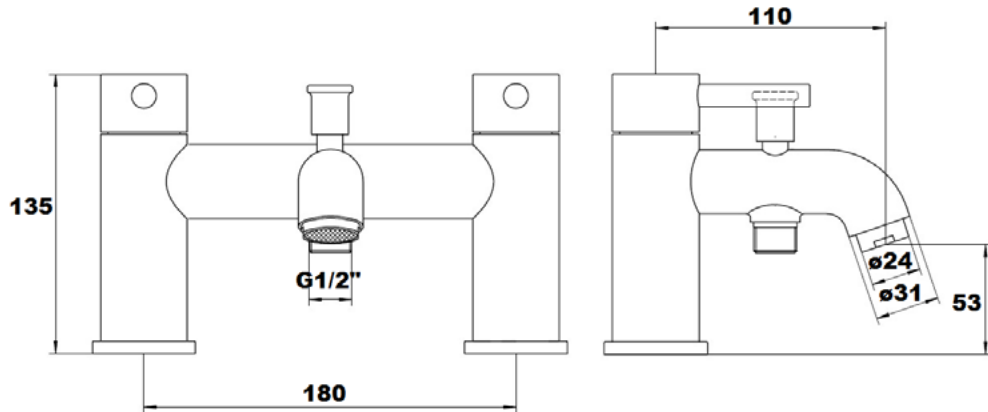

|                         |                                                                       |
|-------------------------|-----------------------------------------------------------------------|
| <b>Construction</b>     | Brass Body CuZn40Pb2, EN CW617N (equivalent to BS CZ122)              |
| <b>Finishes</b>         | Brush Brass Electro Plated                                            |
| <b>Product Type</b>     | Contemporary                                                          |
| <b>Water Pressure</b>   | Min. 0.5 bar, Max. 6.0 bar                                            |
| <b>Plumbing Systems</b> | Suitable for all plumbing systems                                     |
| <b>Standards</b>        | Complies with BS5412, BS EN200                                        |
| <b>Cartridge</b>        | 1/4 Turn 3/4" Ceramic Disc Valves                                     |
| <b>Aerator</b>          | Laminar                                                               |
| <b>Fitting</b>          | Brass 3/4" BSP tails                                                  |
| <b>Guarantee</b>        | 10 years against manufacturing faults (3 Years on Serviceable Parts). |

**Additional Information** Supplied with 1.5m hose, wall bracket and single mode ABS handset.

Flow Rates (Litres per minute)

| System Pressure | 0.1 Bar | 0.2 Bar | 0.3 Bar | 0.5 Bar | 1.0 Bar | 1.5 Bar | 2.0 Bar | 3.0 Bar | 4.0 Bar | 5.0 Bar |
|-----------------|---------|---------|---------|---------|---------|---------|---------|---------|---------|---------|
| MLTABE5         | 3.6     | 6.6     | -       | 10.7    | 16.6    | -       | 20.3    | 24.3    | -       | -       |