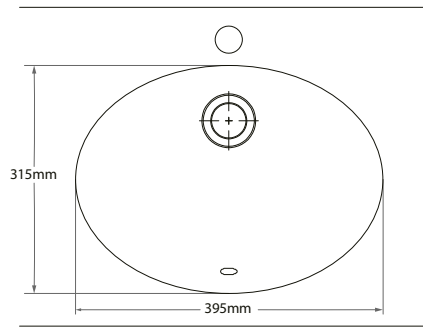

# Farnham 1200mm 2 Door, 3 Drawer Floor Unit & Carrara Marble Worktop c/w Single Basin

**SIZE:** H 855 x W 1220 x D 550mm

**TAP HOLE(S):** One

**BASIN MATERIAL:** Carrara Marble Worktop c/w Single Undermount Ceramic Basin

**Colours Available:** Pure White Matt, Dove Grey Matt, Luxe Blue Matt

Unit available in the following

Pure White Matt

Dove Grey Matt

Luxe Blue Matt

The information contained on this page was correct at date of issue. Fitting dimensions are provided as a guide only. Some variation may occur due to manufacturing tolerances. We pursue a policy of continuing improvement in design and performance of our products and so reserve the right to change specifications without prior notice.