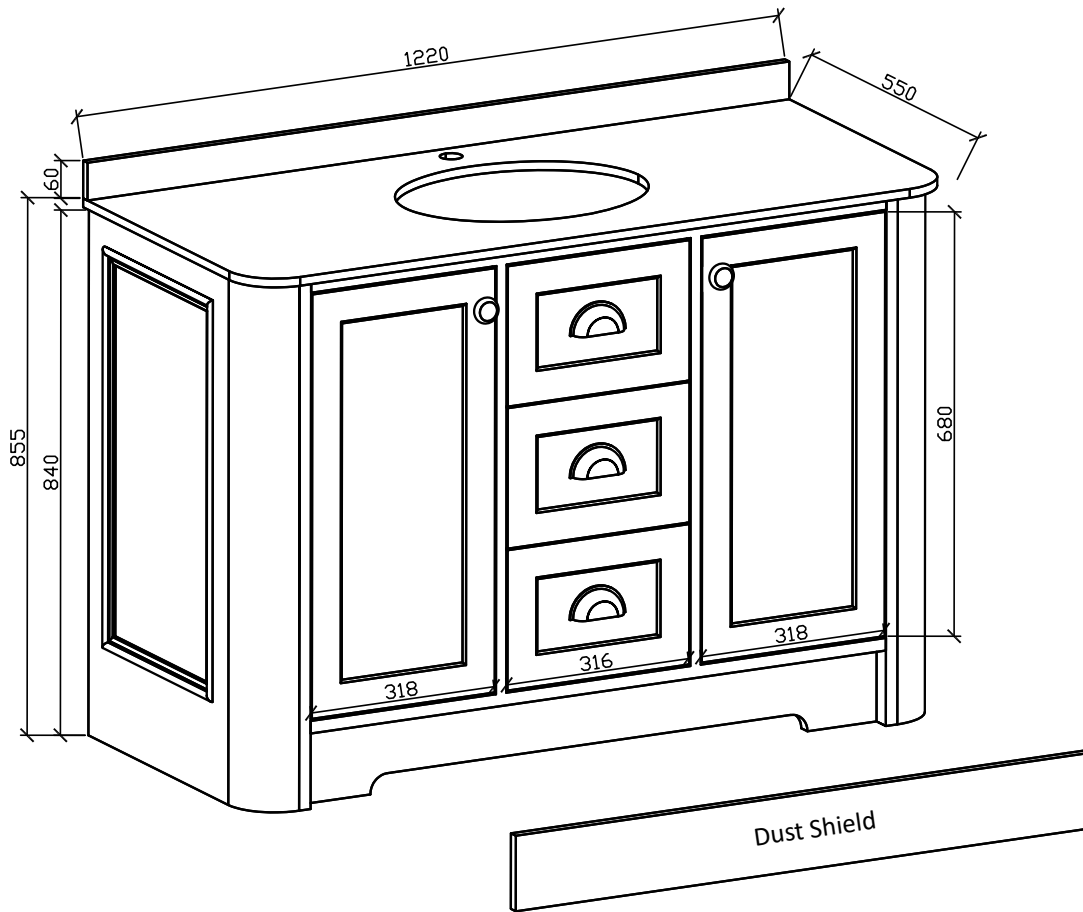

# Farnham 1200mm 2 Door, 3 Drawer Floor Unit & Carrara Marble Worktop c/w Single Basin

**SIZE:** H 855 x W 1220 x D 550mm

**TAP HOLE(S):** One

**BASIN MATERIAL:** Carrara Marble Worktop c/w Single Undermount Ceramic Basin