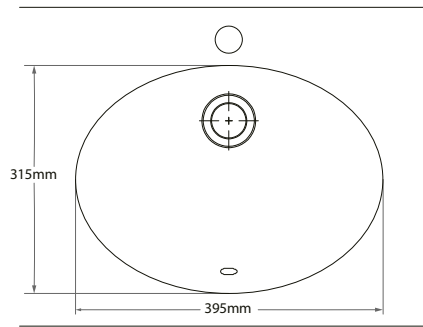

Unit available in the following