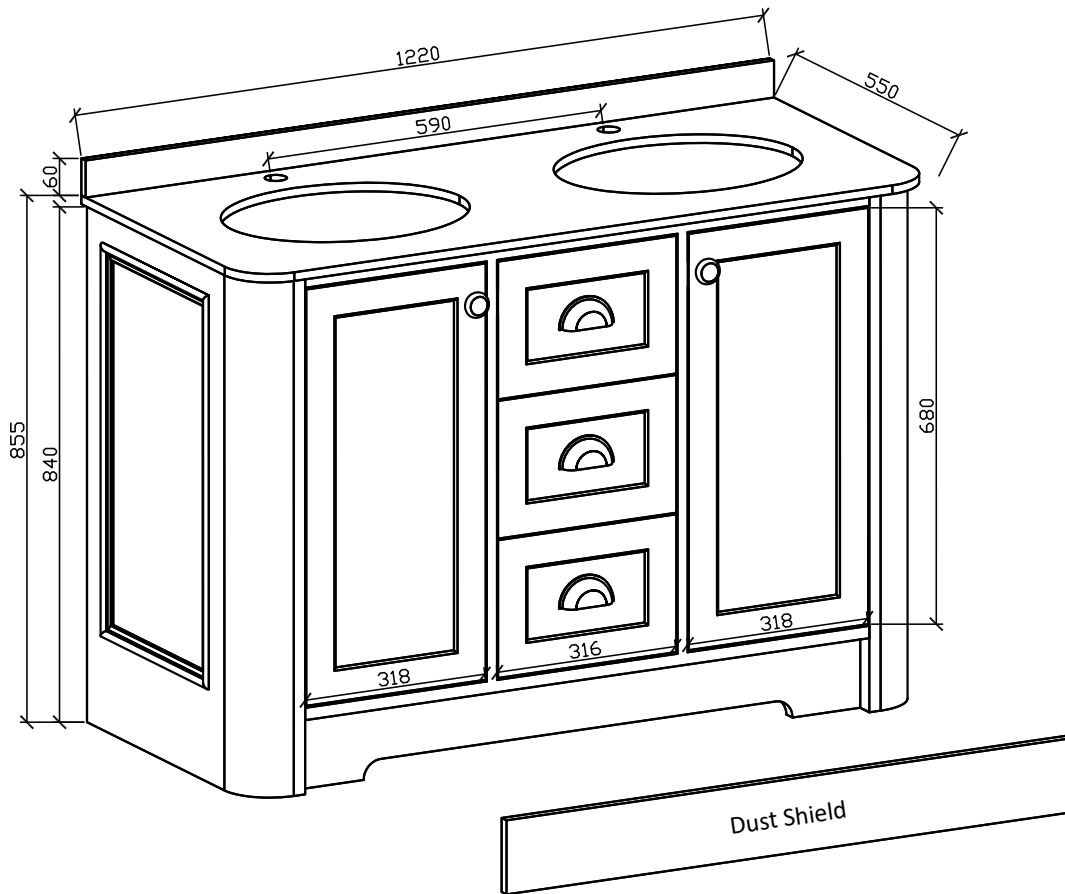

Farnham 1200mm 2 Door, 3 Drawer Floor Unit & Carrara Marble Worktop c/w Double Basin

SIZE: H 855 x W 1220 x D 550mm

TAP HOLE(S): Two

BASIN MATERIAL: Carrara Marble Worktop c/w Double Undermount Ceramic Basin