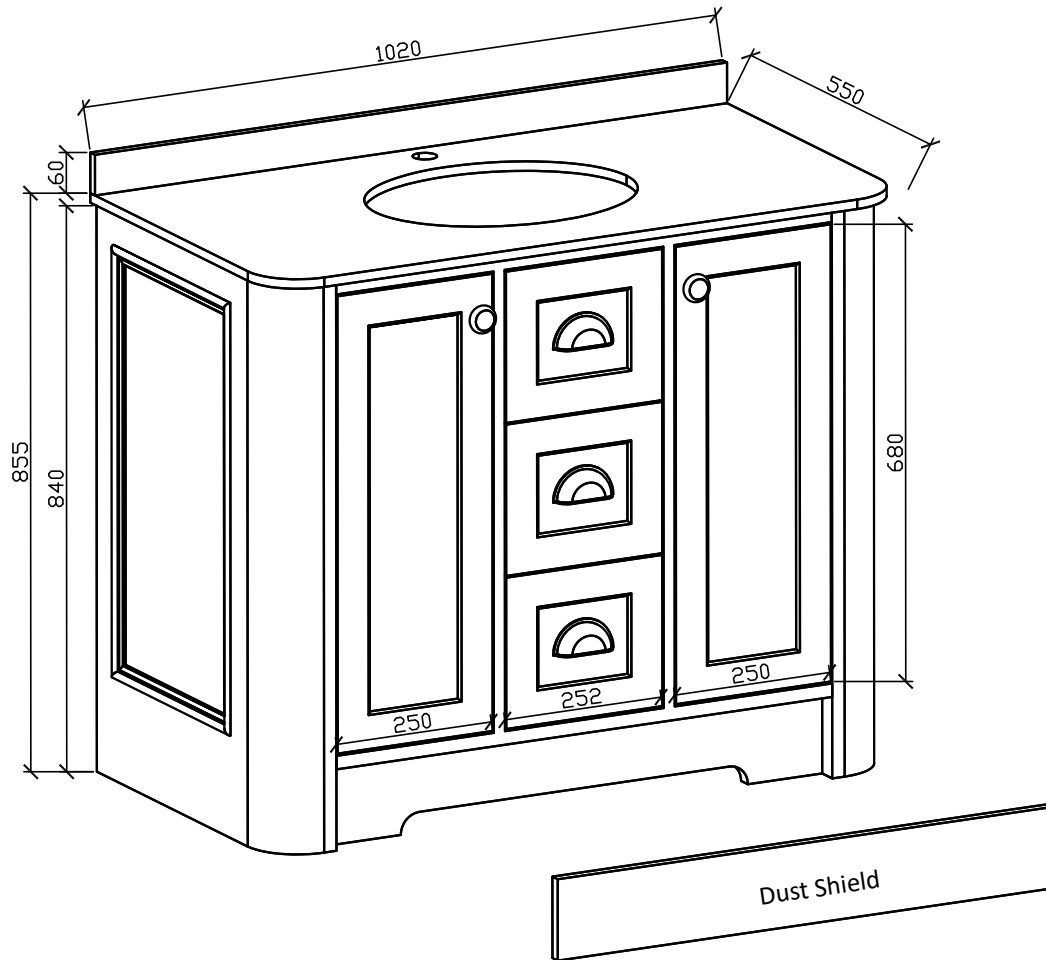

Farnham 1000mm 2 Door, 3 Drawer Floor Unit & Carrara Marble Worktop c/w Undermount Basin

SIZE: H 855 x W 1020 x D 550mm

TAP HOLE(S): One

BASIN MATERIAL: Carrara Marble Worktop c/w Undermount Ceramic Basin

Colours Available: Pure White Matt, Dove Grey Matt, Luxe Blue Matt

Unit available in the following

The information contained on this page was correct at date of issue. Fitting dimensions are provided as a guide only. Some variation may occur due to manufacturing tolerances. We pursue a policy of continuing improvement in design and performance of our products and so reserve the right to change specifications without prior notice.