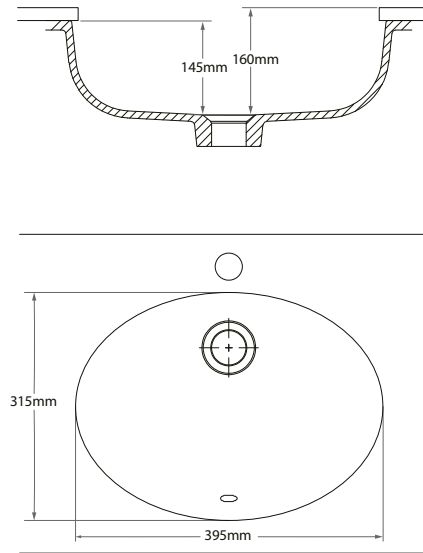

Farnham 1000mm 2 Door, 3 Drawer Floor Unit & Carrara Marble Worktop c/w Undermount Basin

SIZE: H 855 x W 1020 x D 550mm

TAP HOLE(S): One

BASIN MATERIAL: Carrara Marble Worktop c/w Undermount Ceramic Basin

Colours Available: Pure White Matt, Dove Grey Matt, Luxe Blue Matt

Unit available in the following

The information contained on this page was correct at date of issue. Fitting dimensions are provided as a guide only. Some variation may occur due to manufacturing tolerances. We pursue a policy of continuing improvement in design and performance of our products and so reserve the right to change specifications without prior notice.