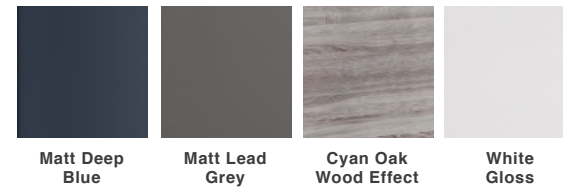

**SIZE:** H 820 x W 500 x D 240mm

**UNIT FINISH:** Gloss/Matt/Wood Effect

Unit available in the following

The information contained on this page was correct at date of issue. Fitting dimensions are provided as a guide only. Some variation may occur due to manufacturing tolerances. We pursue a policy of continuing improvement in design and performance of our products and so reserve the right to change specifications without prior notice.