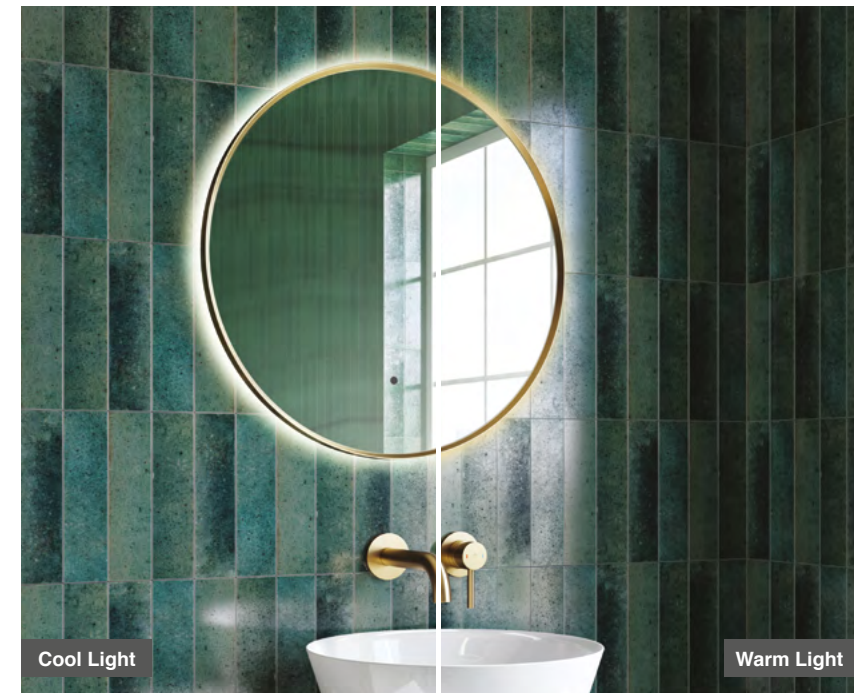

H 600 x W 600 x D 38mm

- Features
- Brushed Brass Framed LED Mirror
- Multi Functional Contactless Sensor Controls Light from Cool - Warm & Brightness with Memory Function
- Ambient Lighting
- Heated Demister Pad
- IP44