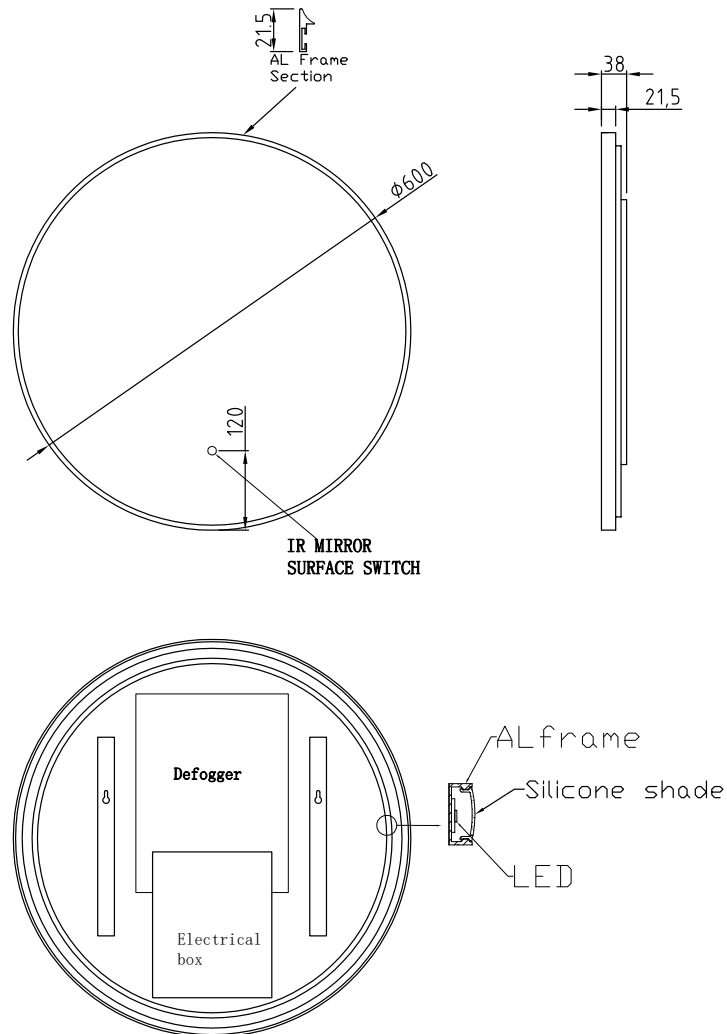

H 600 x W 600 x D 38mm

- Features
- Brushed Brass Framed LED Mirror
- Multi Functional Contactless Sensor Controls Light from Cool - Warm & Brightness with Memory Function
- Ambient Lighting
- Heated Demister Pad
- IP44

The information contained on this page was correct at date of issue. Fitting dimensions are provided as a guide only. Some variation may occur due to manufacturing tolerances. We pursue a policy of continuing improvement in design and performance of our products and so reserve the right to change specifications without prior notice.