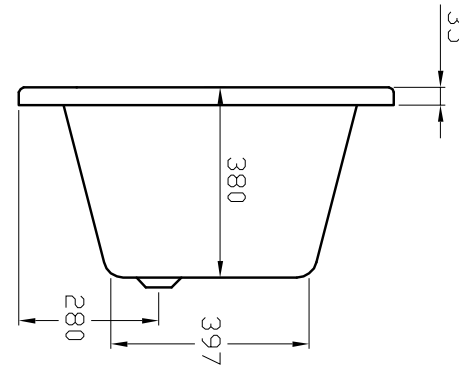

**Size:** L 1700 x W 750 x H 380mm

**Water Capacity:** 170L

*Can Be Drilled For Tap Holes*

The information contained on this page was correct at date of issue. Fitting dimensions are provided as a guide only. We pursue a policy of continuing improvement in design and performance of our products and so reserve the right to change specifications without prior notice.