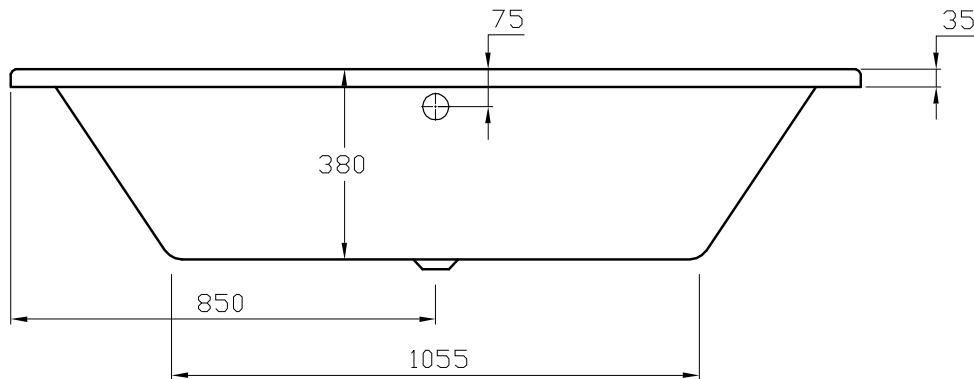

**Size:** L 1700 x W 750 x H 380mm

**Water Capacity:** 170L

*Can Be Drilled For Tap Holes*

The information contained on this page was correct at date of issue. Fitting dimensions are provided as a guide only. We pursue a policy of continuing improvement in design and performance of our products and so reserve the right to change specifications without prior notice.