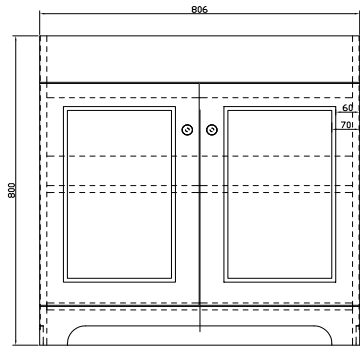

**SIZE:** H 835 x W 815 x D 470mm

**TAP HOLE(S):** One

**BASIN MATERIAL:** Ceramic

**UNIT FINISH:** Gloss

Unit available in the following

Shadow White  
Matt

Sheet Blue  
Matt

Salt Pink  
Matt

The information contained on this page was correct at date of issue. Fitting dimensions are provided as a guide only. Some variation may occur due to manufacturing tolerances. We pursue a policy of continuing improvement in design and performance of our products and so reserve the right to change specifications without prior notice.