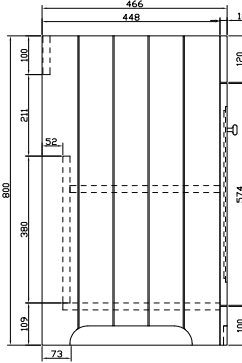

**SIZE:** H 835 x W 815 x D 470mm

**TAP HOLE(S):** One

**BASIN MATERIAL:** Ceramic

**UNIT FINISH:** Gloss

Unit available in the following

Shadow White  
Matt

Sheet Blue  
Matt

Salt Pink  
Matt

The information contained on this page was correct at date of issue. Fitting dimensions are provided as a guide only. Some variation may occur due to manufacturing tolerances. We pursue a policy of continuing improvement in design and performance of our products and so reserve the right to change specifications without prior notice.