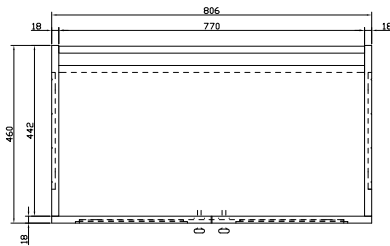

**SIZE:** H 835 x W 815 x D 470mm

**TAP HOLE(S):** One

**BASIN MATERIAL:** Ceramic

**UNIT FINISH:** Gloss

Unit available in the following

Shadow White  
Matt

Sheet Blue  
Matt

Salt Pink  
Matt

The information contained on this page was correct at date of issue. Fitting dimensions are provided as a guide only. Some variation may occur due to manufacturing tolerances. We pursue a policy of continuing improvement in design and performance of our products and so reserve the right to change specifications without prior notice.