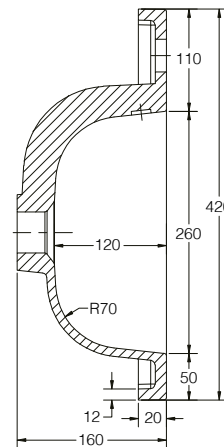

SIZE: H 160 x W 800 x D 420mm

MATERIAL: Resin

TAP HOLE: One

COLOUR: White

The information contained on this page was correct at date of issue. Fitting dimensions are provided as a guide only. Some variation may occur due to manufacturing tolerances. We pursue a policy of continuing improvement in design and performance of our products and so reserve the right to change specifications without prior notice.

SIZE: H 520 x W 800 x D 420mm (Includes Resin Basin)

UNIT FINISH: Gloss/Matt/Wood Effect

Unit available in the following

The information contained on this page was correct at date of issue. Fitting dimensions are provided as a guide only. Some variation may occur due to manufacturing tolerances. We pursue a policy of continuing improvement in design and performance of our products and so reserve the right to change specifications without prior notice.