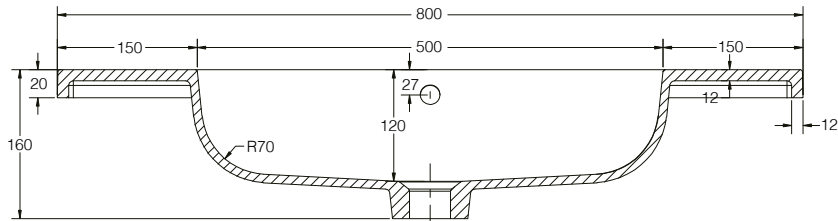

SIZE: H 160 x W 800 x D 420mm

MATERIAL: Resin

TAP HOLE: One

COLOUR: White

The information contained on this page was correct at date of issue. Fitting dimensions are provided as a guide only. Some variation may occur due to manufacturing tolerances. We pursue a policy of continuing improvement in design and performance of our products and so reserve the right to change specifications without prior notice.

SIZE: H 520 x W 800 x D 420mm (Includes Resin Basin)

UNIT FINISH: Gloss/Matt/Wood Effect

Unit available in the following

The information contained on this page was correct at date of issue. Fitting dimensions are provided as a guide only. Some variation may occur due to manufacturing tolerances. We pursue a policy of continuing improvement in design and performance of our products and so reserve the right to change specifications without prior notice.