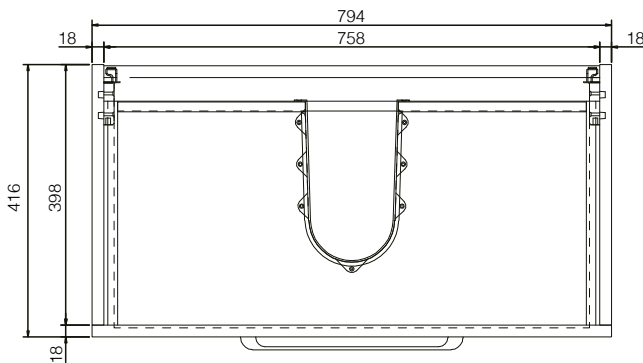

SIZE: H 160 x W 800 x D 420mm

MATERIAL: Resin

TAP HOLE: One

COLOUR: White

The information contained on this page was correct at date of issue. Fitting dimensions are provided as a guide only. Some variation may occur due to manufacturing tolerances. We pursue a policy of continuing improvement in design and performance of our products and so reserve the right to change specifications without prior notice.

SIZE: H 520 x W 800 x D 420mm (Includes Resin Basin)

UNIT FINISH: Gloss/Matt/Wood Effect

Unit available in the following

The information contained on this page was correct at date of issue. Fitting dimensions are provided as a guide only. Some variation may occur due to manufacturing tolerances. We pursue a policy of continuing improvement in design and performance of our products and so reserve the right to change specifications without prior notice.