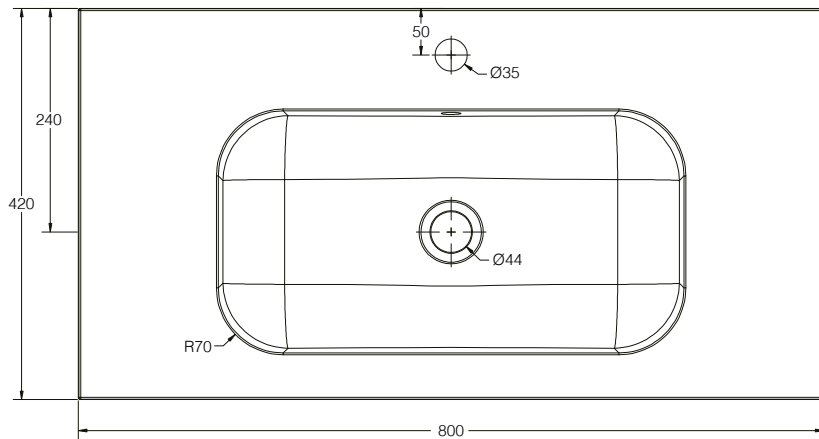

SIZE: H 160 x W 800 x D 420mm

MATERIAL: Resin

TAP HOLE: One

COLOUR: White

The information contained on this page was correct at date of issue. Fitting dimensions are provided as a guide only. Some variation may occur due to manufacturing tolerances. We pursue a policy of continuing improvement in design and performance of our products and so reserve the right to change specifications without prior notice.

SIZE: H 520 x W 800 x D 420mm (Includes Resin Basin)

UNIT FINISH: Gloss/Matt/Wood Effect

Unit available in the following

The information contained on this page was correct at date of issue. Fitting dimensions are provided as a guide only. Some variation may occur due to manufacturing tolerances. We pursue a policy of continuing improvement in design and performance of our products and so reserve the right to change specifications without prior notice.