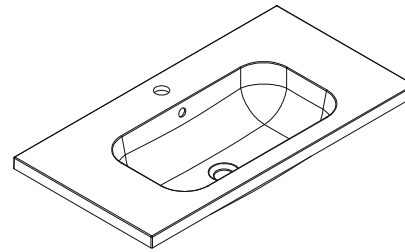

SIZE: H 160 x W 800 x D 420mm

MATERIAL: Resin

TAP HOLE: One

COLOUR: White

The information contained on this page was correct at date of issue. Fitting dimensions are provided as a guide only. Some variation may occur due to manufacturing tolerances. We pursue a policy of continuing improvement in design and performance of our products and so reserve the right to change specifications without prior notice.

SIZE: H 520 x W 800 x D 420mm (Includes Resin Basin)

UNIT FINISH: Gloss/Matt/Wood Effect

Unit available in the following

The information contained on this page was correct at date of issue. Fitting dimensions are provided as a guide only. Some variation may occur due to manufacturing tolerances. We pursue a policy of continuing improvement in design and performance of our products and so reserve the right to change specifications without prior notice.