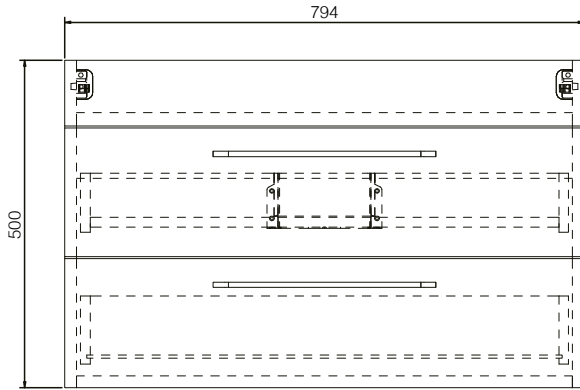

SIZE: H 160 x W 800 x D 420mm

MATERIAL: Resin

TAP HOLE: One

COLOUR: White

The information contained on this page was correct at date of issue. Fitting dimensions are provided as a guide only. Some variation may occur due to manufacturing tolerances. We pursue a policy of continuing improvement in design and performance of our products and so reserve the right to change specifications without prior notice.

SIZE: H 520 x W 800 x D 420mm (Includes Resin Basin)

UNIT FINISH: Gloss/Matt/Wood Effect

Unit available in the following

The information contained on this page was correct at date of issue. Fitting dimensions are provided as a guide only. Some variation may occur due to manufacturing tolerances. We pursue a policy of continuing improvement in design and performance of our products and so reserve the right to change specifications without prior notice.