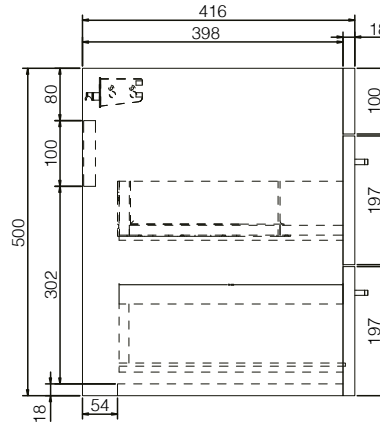

SIZE: H 160 x W 800 x D 420mm

MATERIAL: Resin

TAP HOLE: One

COLOUR: White

The information contained on this page was correct at date of issue. Fitting dimensions are provided as a guide only. Some variation may occur due to manufacturing tolerances. We pursue a policy of continuing improvement in design and performance of our products and so reserve the right to change specifications without prior notice.

SIZE: H 520 x W 800 x D 420mm (Includes Resin Basin)

UNIT FINISH: Gloss/Matt/Wood Effect

Unit available in the following

The information contained on this page was correct at date of issue. Fitting dimensions are provided as a guide only. Some variation may occur due to manufacturing tolerances. We pursue a policy of continuing improvement in design and performance of our products and so reserve the right to change specifications without prior notice.