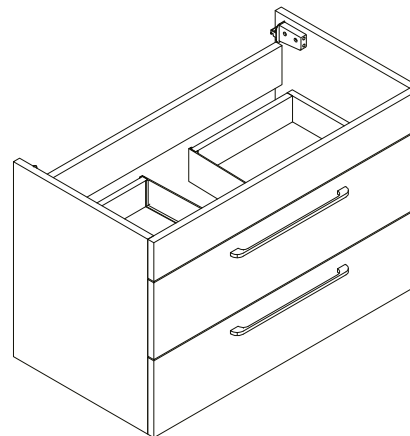

SIZE: H 160 x W 800 x D 420mm

MATERIAL: Resin

TAP HOLE: One

COLOUR: White

The information contained on this page was correct at date of issue. Fitting dimensions are provided as a guide only. Some variation may occur due to manufacturing tolerances. We pursue a policy of continuing improvement in design and performance of our products and so reserve the right to change specifications without prior notice.

SIZE: H 520 x W 800 x D 420mm (Includes Resin Basin)

UNIT FINISH: Gloss/Matt/Wood Effect

Unit available in the following

The information contained on this page was correct at date of issue. Fitting dimensions are provided as a guide only. Some variation may occur due to manufacturing tolerances. We pursue a policy of continuing improvement in design and performance of our products and so reserve the right to change specifications without prior notice.