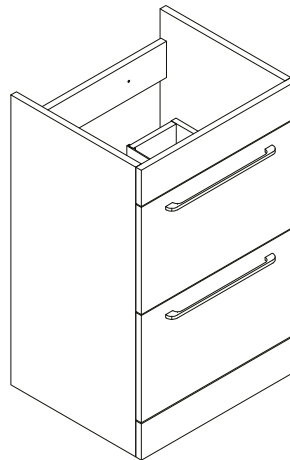

SIZE: H 160 x W 500 x D 420mm

MATERIAL: Resin

TAP HOLE: One

COLOUR: White

The information contained on this page was correct at date of issue. Fitting dimensions are provided as a guide only. Some variation may occur due to manufacturing tolerances. We pursue a policy of continuing improvement in design and performance of our products and so reserve the right to change specifications without prior notice.

SIZE: H 820 x W 500 x D 420mm (Includes Resin Basin)

UNIT FINISH: Gloss/Matt/Wood Effect

Unit available in the following

The information contained on this page was correct at date of issue. Fitting dimensions are provided as a guide only. Some variation may occur due to manufacturing tolerances. We pursue a policy of continuing improvement in design and performance of our products and so reserve the right to change specifications without prior notice.