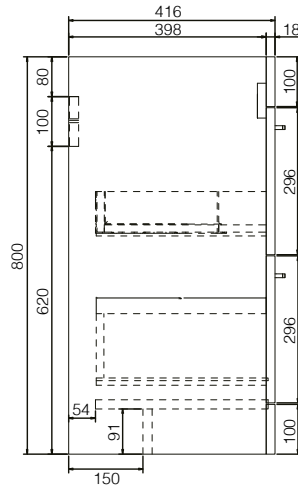

SIZE: H 160 x W 500 x D 420mm

MATERIAL: Resin

TAP HOLE: One

COLOUR: White

The information contained on this page was correct at date of issue. Fitting dimensions are provided as a guide only. Some variation may occur due to manufacturing tolerances. We pursue a policy of continuing improvement in design and performance of our products and so reserve the right to change specifications without prior notice.

SIZE: H 820 x W 500 x D 420mm (Includes Resin Basin)

UNIT FINISH: Gloss/Matt/Wood Effect

Unit available in the following

The information contained on this page was correct at date of issue. Fitting dimensions are provided as a guide only. Some variation may occur due to manufacturing tolerances. We pursue a policy of continuing improvement in design and performance of our products and so reserve the right to change specifications without prior notice.