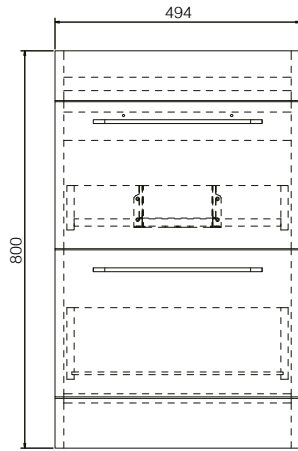

SIZE: H 160 x W 500 x D 420mm

MATERIAL: Resin

TAP HOLE: One

COLOUR: White

The information contained on this page was correct at date of issue. Fitting dimensions are provided as a guide only. Some variation may occur due to manufacturing tolerances. We pursue a policy of continuing improvement in design and performance of our products and so reserve the right to change specifications without prior notice.

SIZE: H 820 x W 500 x D 420mm (Includes Resin Basin)

UNIT FINISH: Gloss/Matt/Wood Effect

Unit available in the following

The information contained on this page was correct at date of issue. Fitting dimensions are provided as a guide only. Some variation may occur due to manufacturing tolerances. We pursue a policy of continuing improvement in design and performance of our products and so reserve the right to change specifications without prior notice.