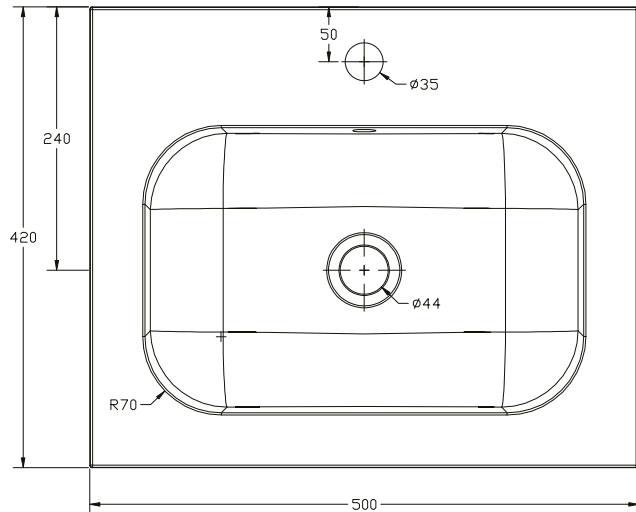

SIZE: H 160 x W 500 x D 420mm

MATERIAL: Resin

TAP HOLE: One

COLOUR: White

The information contained on this page was correct at date of issue. Fitting dimensions are provided as a guide only. Some variation may occur due to manufacturing tolerances. We pursue a policy of continuing improvement in design and performance of our products and so reserve the right to change specifications without prior notice.

SIZE: H 820 x W 500 x D 420mm (Includes Resin Basin)

UNIT FINISH: Gloss/Matt/Wood Effect

Unit available in the following

The information contained on this page was correct at date of issue. Fitting dimensions are provided as a guide only. Some variation may occur due to manufacturing tolerances. We pursue a policy of continuing improvement in design and performance of our products and so reserve the right to change specifications without prior notice.