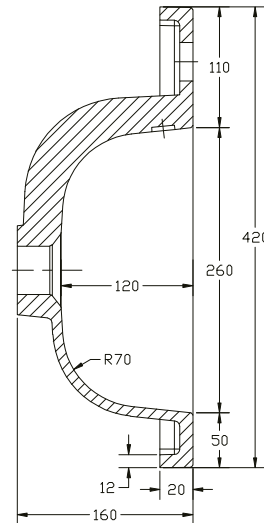

SIZE: H 160 x W 500 x D 420mm

MATERIAL: Resin

TAP HOLE: One

COLOUR: White

The information contained on this page was correct at date of issue. Fitting dimensions are provided as a guide only. Some variation may occur due to manufacturing tolerances. We pursue a policy of continuing improvement in design and performance of our products and so reserve the right to change specifications without prior notice.

SIZE: H 820 x W 500 x D 420mm (Includes Resin Basin)

UNIT FINISH: Gloss/Matt/Wood Effect

Unit available in the following

The information contained on this page was correct at date of issue. Fitting dimensions are provided as a guide only. Some variation may occur due to manufacturing tolerances. We pursue a policy of continuing improvement in design and performance of our products and so reserve the right to change specifications without prior notice.