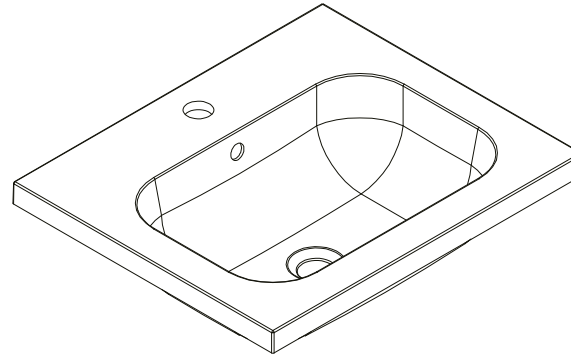

SIZE: H 160 x W 500 x D 420mm

MATERIAL: Resin

TAP HOLE: One

COLOUR: White

The information contained on this page was correct at date of issue. Fitting dimensions are provided as a guide only. Some variation may occur due to manufacturing tolerances. We pursue a policy of continuing improvement in design and performance of our products and so reserve the right to change specifications without prior notice.

SIZE: H 820 x W 500 x D 420mm (Includes Resin Basin)

UNIT FINISH: Gloss/Matt/Wood Effect

Unit available in the following

The information contained on this page was correct at date of issue. Fitting dimensions are provided as a guide only. Some variation may occur due to manufacturing tolerances. We pursue a policy of continuing improvement in design and performance of our products and so reserve the right to change specifications without prior notice.