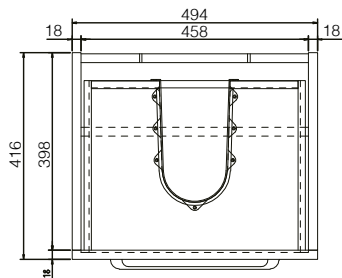

SIZE: H 160 x W 500 x D 420mm

MATERIAL: Resin

TAP HOLE: One

COLOUR: White

The information contained on this page was correct at date of issue. Fitting dimensions are provided as a guide only. Some variation may occur due to manufacturing tolerances. We pursue a policy of continuing improvement in design and performance of our products and so reserve the right to change specifications without prior notice.

SIZE: H 820 x W 500 x D 420mm (Includes Resin Basin)

UNIT FINISH: Gloss/Matt/Wood Effect

Unit available in the following

The information contained on this page was correct at date of issue. Fitting dimensions are provided as a guide only. Some variation may occur due to manufacturing tolerances. We pursue a policy of continuing improvement in design and performance of our products and so reserve the right to change specifications without prior notice.