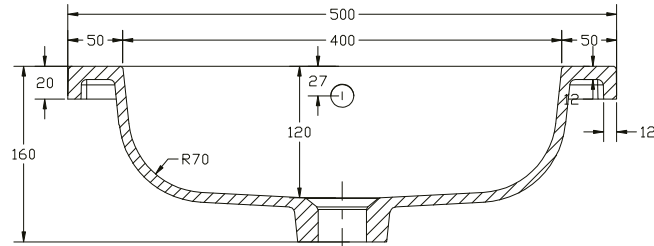

SIZE: H 160 x W 500 x D 420mm

MATERIAL: Resin

TAP HOLE: One

COLOUR: White

The information contained on this page was correct at date of issue. Fitting dimensions are provided as a guide only. Some variation may occur due to manufacturing tolerances. We pursue a policy of continuing improvement in design and performance of our products and so reserve the right to change specifications without prior notice.

SIZE: H 820 x W 500 x D 420mm (Includes Resin Basin)

UNIT FINISH: Gloss/Matt/Wood Effect

Unit available in the following

The information contained on this page was correct at date of issue. Fitting dimensions are provided as a guide only. Some variation may occur due to manufacturing tolerances. We pursue a policy of continuing improvement in design and performance of our products and so reserve the right to change specifications without prior notice.