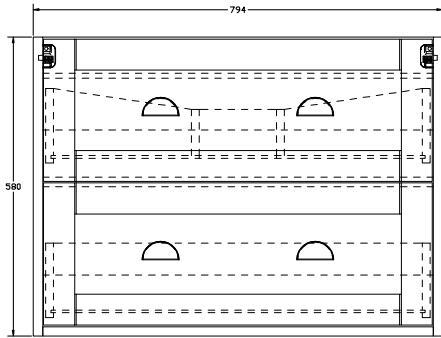

SIZE: H 645 x W 800 x D 460mm

TAP HOLE(S): One

BASIN MATERIAL: Ceramic

UNIT FINISH: Wood Effect

Unit available in the following

Ash Wood
Effect

Indigo Ash
Wood Effect

The information contained on this page was correct at date of issue. Fitting dimensions are provided as a guide only. Some variation may occur due to manufacturing tolerances. We pursue a policy of continuing improvement in design and performance of our products and so reserve the right to change specifications without prior notice.