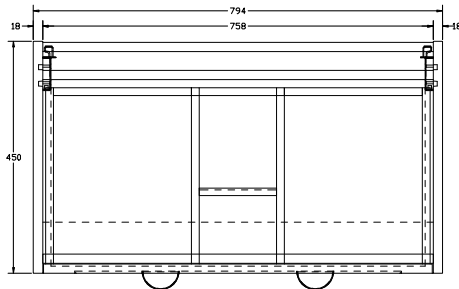

SIZE: H 645 x W 800 x D 460mm

TAP HOLE(S): One

BASIN MATERIAL: Ceramic

UNIT FINISH: Wood Effect

Unit available in the following

Ash Wood
Effect

Indigo Ash
Wood Effect

The information contained on this page was correct at date of issue. Fitting dimensions are provided as a guide only. Some variation may occur due to manufacturing tolerances. We pursue a policy of continuing improvement in design and performance of our products and so reserve the right to change specifications without prior notice.