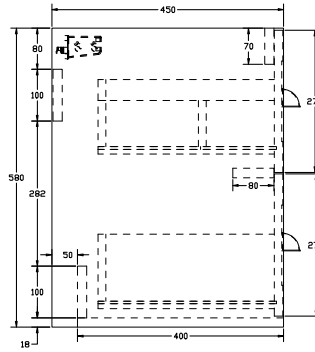

SIZE: H 645 x W 800 x D 460mm

TAP HOLE(S): One

BASIN MATERIAL: Ceramic

UNIT FINISH: Wood Effect

Unit available in the following

Ash Wood
Effect

Indigo Ash
Wood Effect

The information contained on this page was correct at date of issue. Fitting dimensions are provided as a guide only. Some variation may occur due to manufacturing tolerances. We pursue a policy of continuing improvement in design and performance of our products and so reserve the right to change specifications without prior notice.