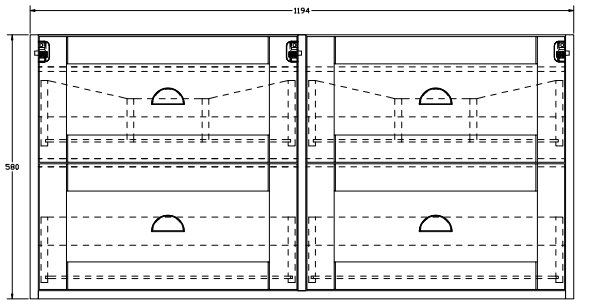

SIZE: H 645 x W 1200 x D 460mm

TAP HOLE(S): Two

BASIN MATERIAL: Ceramic

UNIT FINISH: Wood Effect

Unit available in the following

Ash Wood
Effect

Indigo Ash
Wood Effect

1205

460

The information contained on this page was correct at date of issue. Fitting dimensions are provided as a guide only. Some variation may occur due to manufacturing tolerances. We pursue a policy of continuing improvement in design and performance of our products and so reserve the right to change specifications without prior notice.