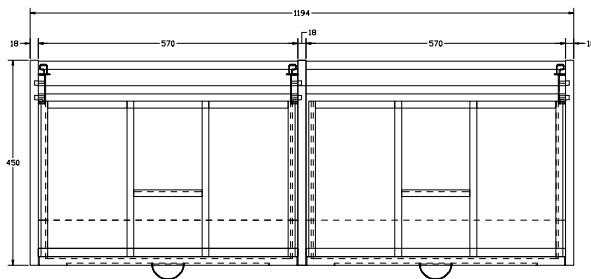

SIZE: H 645 x W 1200 x D 460mm

TAP HOLE(S): Two

BASIN MATERIAL: Ceramic

UNIT FINISH: Wood Effect

Unit available in the following

Ash Wood
Effect

Indigo Ash
Wood Effect

1205

460

The information contained on this page was correct at date of issue. Fitting dimensions are provided as a guide only. Some variation may occur due to manufacturing tolerances. We pursue a policy of continuing improvement in design and performance of our products and so reserve the right to change specifications without prior notice.