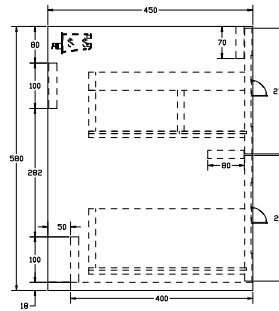

SIZE: H 645 x W 1200 x D 460mm

TAP HOLE(S): Two

BASIN MATERIAL: Ceramic

UNIT FINISH: Wood Effect

Unit available in the following

Ash Wood
Effect

Indigo Ash
Wood Effect

1205

460

The information contained on this page was correct at date of issue. Fitting dimensions are provided as a guide only. Some variation may occur due to manufacturing tolerances. We pursue a policy of continuing improvement in design and performance of our products and so reserve the right to change specifications without prior notice.