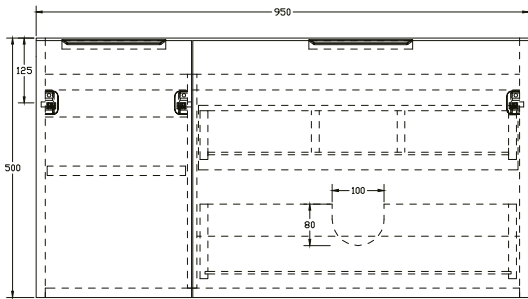

Axel 950mm Wall Unit with Carrara Worktop

SIZE: H 522 x W 962 x D 505mm

WORKTOP: Carrara Marble

UNIT FINISH: Gloss/Matt

Unit available in the following

Forest Green
Matt

Deep Blue
Matt

Lead Grey
Matt

White
Gloss

The information contained on this page was correct at date of issue. Fitting dimensions are provided as a guide only. Some variation may occur due to manufacturing tolerances. We pursue a policy of continuing improvement in design and performance of our products and so reserve the right to change specifications without prior notice.