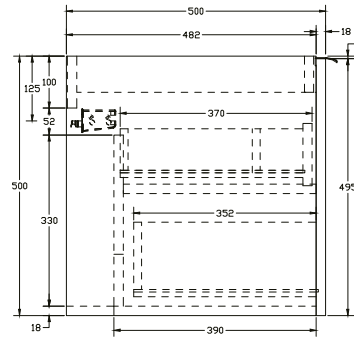

Axel 950mm Wall Unit with Carrara Worktop

SIZE: H 522 x W 962 x D 505mm

WORKTOP: Carrara Marble

UNIT FINISH: Gloss/Matt

Unit available in the following

Forest Green
Matt

Deep Blue
Matt

Lead Grey
Matt

White
Gloss

The information contained on this page was correct at date of issue. Fitting dimensions are provided as a guide only. Some variation may occur due to manufacturing tolerances. We pursue a policy of continuing improvement in design and performance of our products and so reserve the right to change specifications without prior notice.