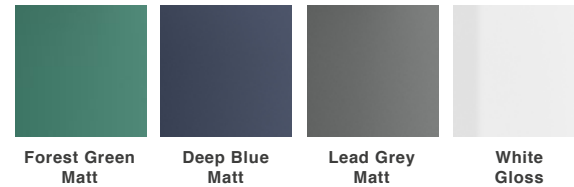

Axel 950mm Wall Unit with Carrara Worktop

SIZE: H 522 x W 962 x D 505mm

WORKTOP: Carrara Marble

UNIT FINISH: Gloss/Matt

Unit available in the following

Forest Green
Matt

Deep Blue
Matt

Lead Grey
Matt