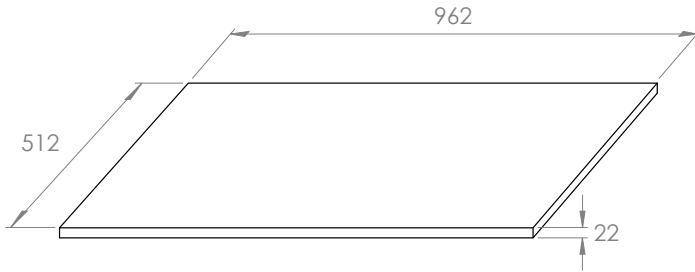

Axel 950mm Wall Unit with Carrara Worktop

SIZE: H 522 x W 962 x D 505mm

WORKTOP: Carrara Marble

UNIT FINISH: Gloss/Matt

Unit available in the following

Forest Green
Matt

Deep Blue
Matt

Lead Grey
Matt