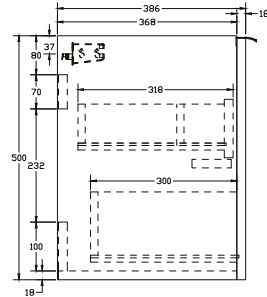

Axel 600mm Wall Unit with Ceramic Basin

SIZE: H 555 x W 610 x D 395mm

TAP HOLE(S): One

BASIN MATERIAL: Ceramic

UNIT FINISH: Gloss/Matt

Unit available in the following

Forest Green
Matt

Deep Blue
Matt

Lead Grey
Matt

White
Gloss

The information contained on this page was correct at date of issue. Fitting dimensions are provided as a guide only. Some variation may occur due to manufacturing tolerances. We pursue a policy of continuing improvement in design and performance of our products and so reserve the right to change specifications without prior notice.