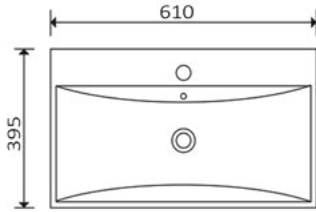

Axel 600mm Wall Unit with Ceramic Basin

SIZE: H 555 x W 610 x D 395mm

TAP HOLE(S): One

BASIN MATERIAL: Ceramic

UNIT FINISH: Gloss/Matt

Unit available in the following

Forest Green
Matt

Deep Blue
Matt

Lead Grey
Matt

White
Gloss

The information contained on this page was correct at date of issue. Fitting dimensions are provided as a guide only. Some variation may occur due to manufacturing tolerances. We pursue a policy of continuing improvement in design and performance of our products and so reserve the right to change specifications without prior notice.