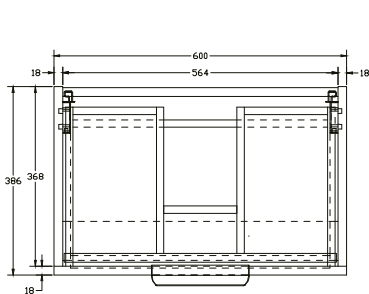

Axel 600mm Wall Unit with Ceramic Basin

SIZE: H 555 x W 610 x D 395mm

TAP HOLE(S): One

BASIN MATERIAL: Ceramic

UNIT FINISH: Gloss/Matt

Unit available in the following

Forest Green
Matt

Deep Blue
Matt

Lead Grey
Matt

White
Gloss

The information contained on this page was correct at date of issue. Fitting dimensions are provided as a guide only. Some variation may occur due to manufacturing tolerances. We pursue a policy of continuing improvement in design and performance of our products and so reserve the right to change specifications without prior notice.