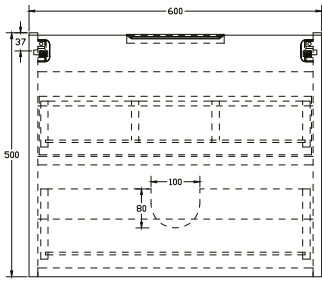

Axel 600mm Wall Unit with Ceramic Basin

SIZE: H 555 x W 610 x D 395mm

TAP HOLE(S): One

BASIN MATERIAL: Ceramic

UNIT FINISH: Gloss/Matt

Unit available in the following

Forest Green
Matt

Deep Blue
Matt

Lead Grey
Matt

White
Gloss

The information contained on this page was correct at date of issue. Fitting dimensions are provided as a guide only. Some variation may occur due to manufacturing tolerances. We pursue a policy of continuing improvement in design and performance of our products and so reserve the right to change specifications without prior notice.