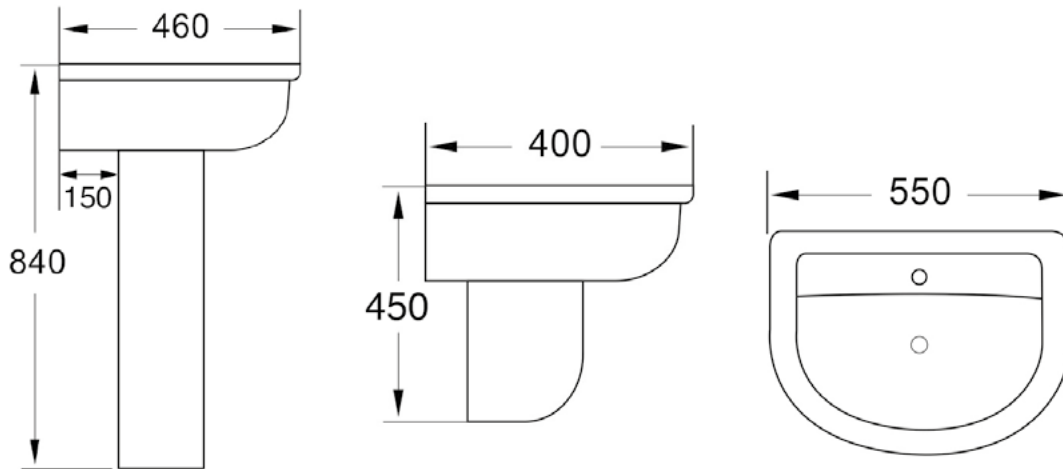

SIZE: W 550 x D 460mm

FULL PED: H 840mm

SEMI-PED: H 450mm

TAP HOLE(S): One

MATERIAL: Ceramic

COLOUR/FINISH: White Gloss

The information contained on this page was correct at date of issue. Fitting dimensions are provided as a guide only. Some variation may occur due to manufacturing tolerances. We pursue a policy of continuing improvement in design and performance of our products and so reserve the right to change specifications without prior notice.