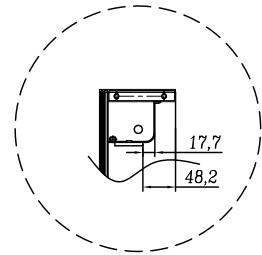

H 700 x W 500 x D 130mm

Features

- LED Aluminium Mirror Cabinet
- Multi Functional Infrared Sensor Controls Light from Cool -Warm & Brightness with Memory Function
- Soft Close Left Hand Hinge Door
- 2 Adjustable Shelves
- Charging Socket
- IP44

CONTACTLESS SENSOR

Switch on/off your mirror without touching it. Just simply wave your hand over the sensor.

The information contained on this page was correct at date of issue. Fitting dimensions are provided as a guide only. Some variation may occur due to manufacturing tolerances. We pursue a policy of continuing improvement in design and performance of our products and so reserve the right to change specifications without prior notice.