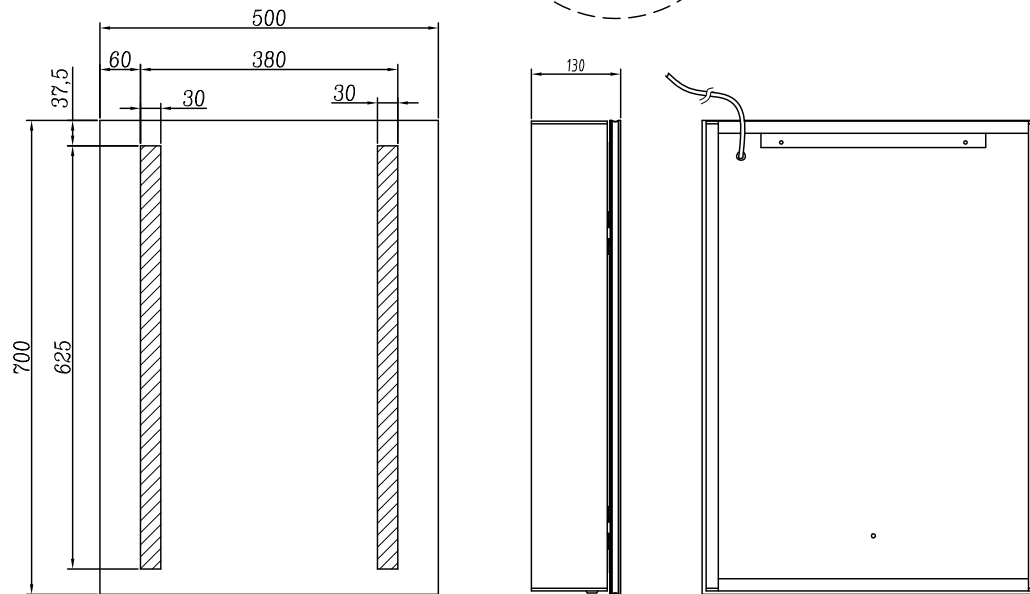

H 700 x W 500 x D 130mm

Features

- LED Aluminium Mirror Cabinet
- Multi Functional Infrared Sensor Controls Light from Cool -Warm & Brightness with Memory Function
- Soft Close Left Hand Hinge Door
- 2 Adjustable Shelves
- Charging Socket
- IP44

CONTACTLESS SENSOR

Switch on/off your mirror without touching it. Just simply wave your hand over the sensor.

The information contained on this page was correct at date of issue. Fitting dimensions are provided as a guide only. Some variation may occur due to manufacturing tolerances. We pursue a policy of continuing improvement in design and performance of our products and so reserve the right to change specifications without prior notice.