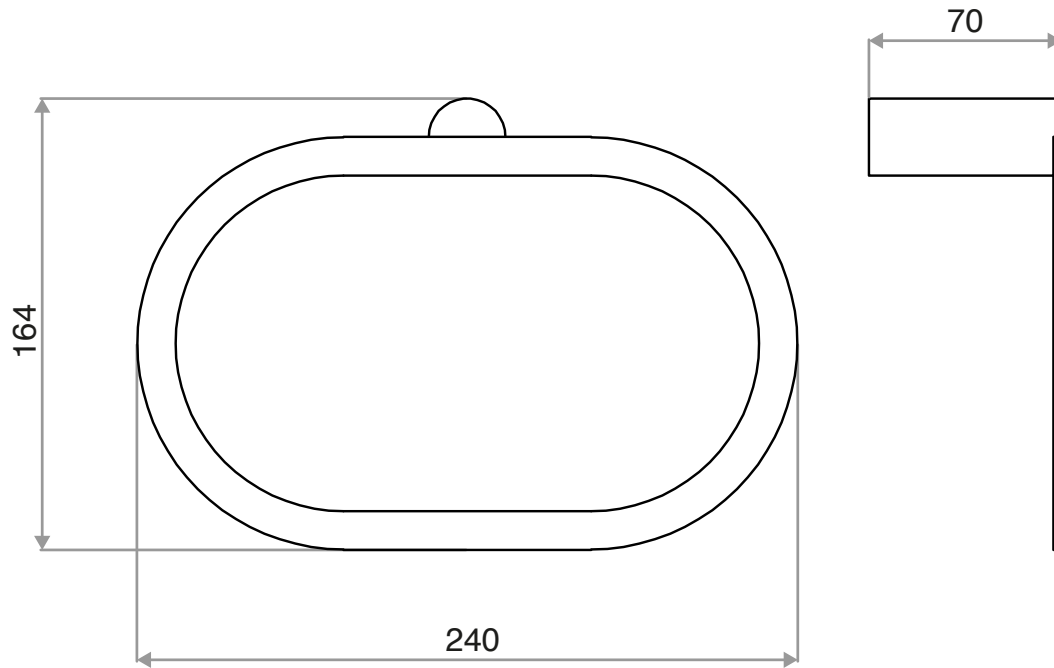

Construction
Finishes
Product Type
Guarantee

Brass
Chrome plated
Contemporary
12 years against manufacturing faults (2 Years on serviceable parts).

The information contained on this page was correct at date of issue. Fitting dimensions are provided as a guide only. Some variation may occur due to manufacturing tolerances. We pursue a policy of continuing improvement in design and performance of our products and so reserve the right to change specifications without prior notice.