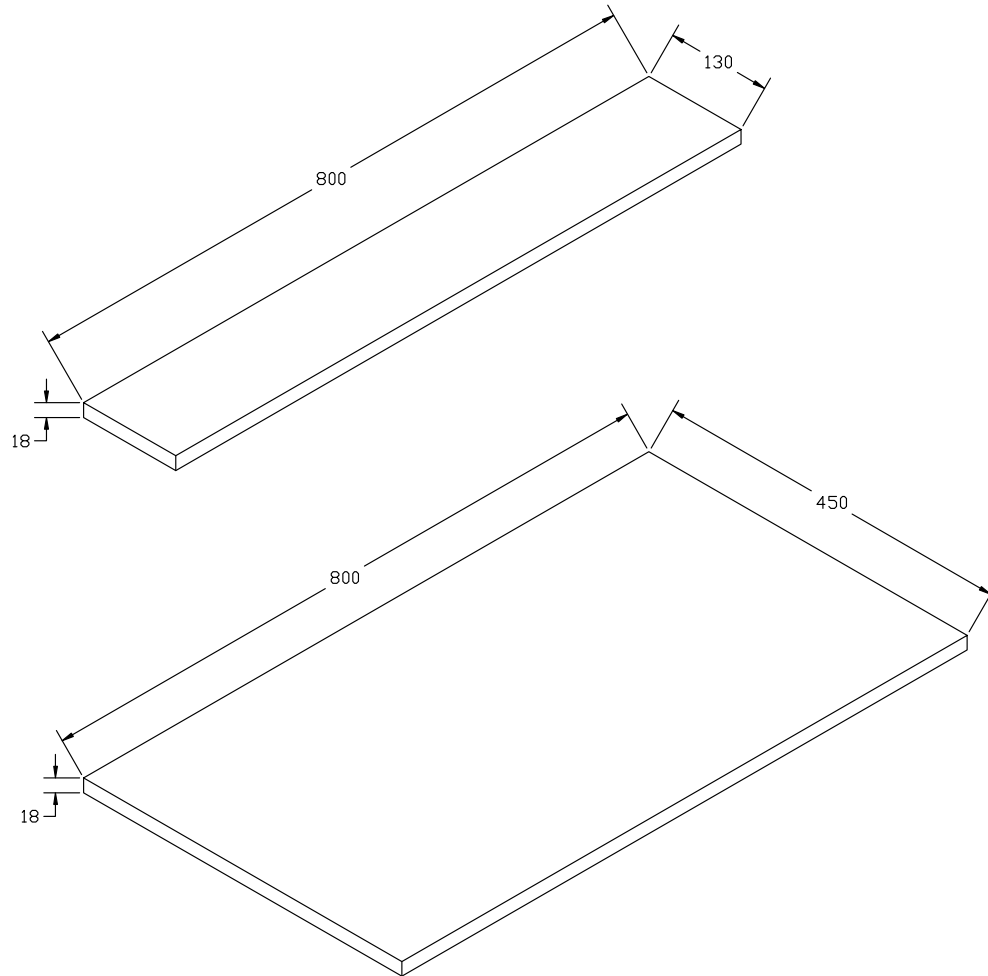

800mm 2 Piece Adjustable End Panel White Gloss

The information contained on this page was correct at date of issue. Fitting dimensions are provided as a guide only. Some variation may occur due to manufacturing tolerances. We pursue a policy of continuing improvement in design and performance of our products and so reserve the right to change specifications without prior notice.