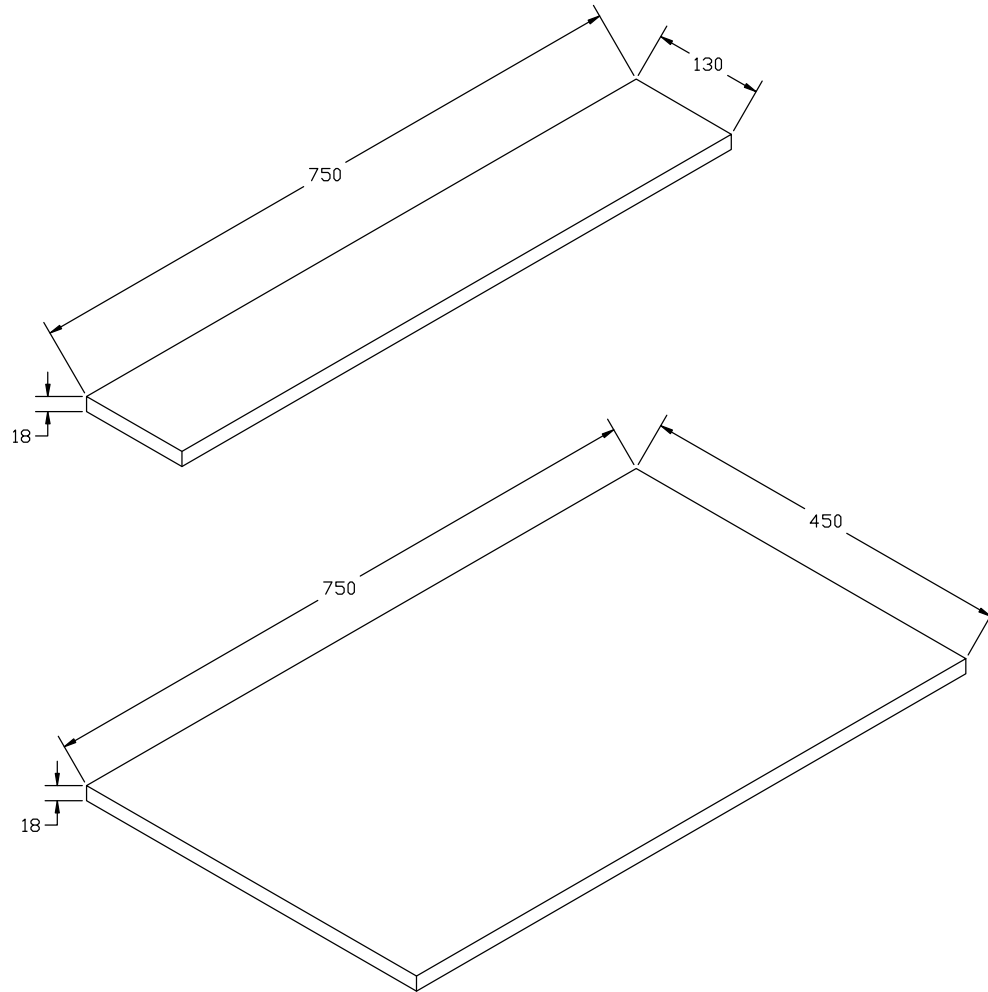

750mm 2 Piece Adjustable End Panel White Gloss

The information contained on this page was correct at date of issue. Fitting dimensions are provided as a guide only. Some variation may occur due to manufacturing tolerances. We pursue a policy of continuing improvement in design and performance of our products and so reserve the right to change specifications without prior notice.