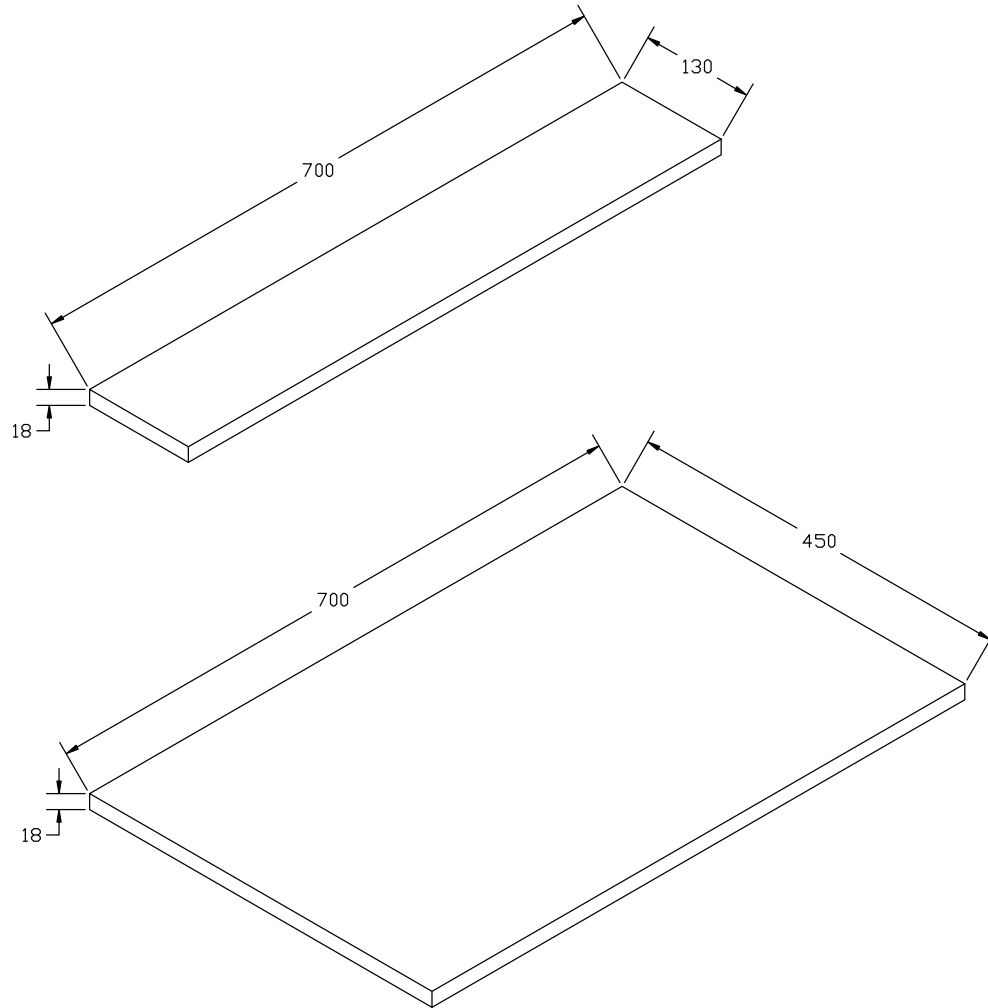

700mm 2 Piece Adjustable End Panel White Gloss

The information contained on this page was correct at date of issue. Fitting dimensions are provided as a guide only. Some variation may occur due to manufacturing tolerances. We pursue a policy of continuing improvement in design and performance of our products and so reserve the right to change specifications without prior notice.